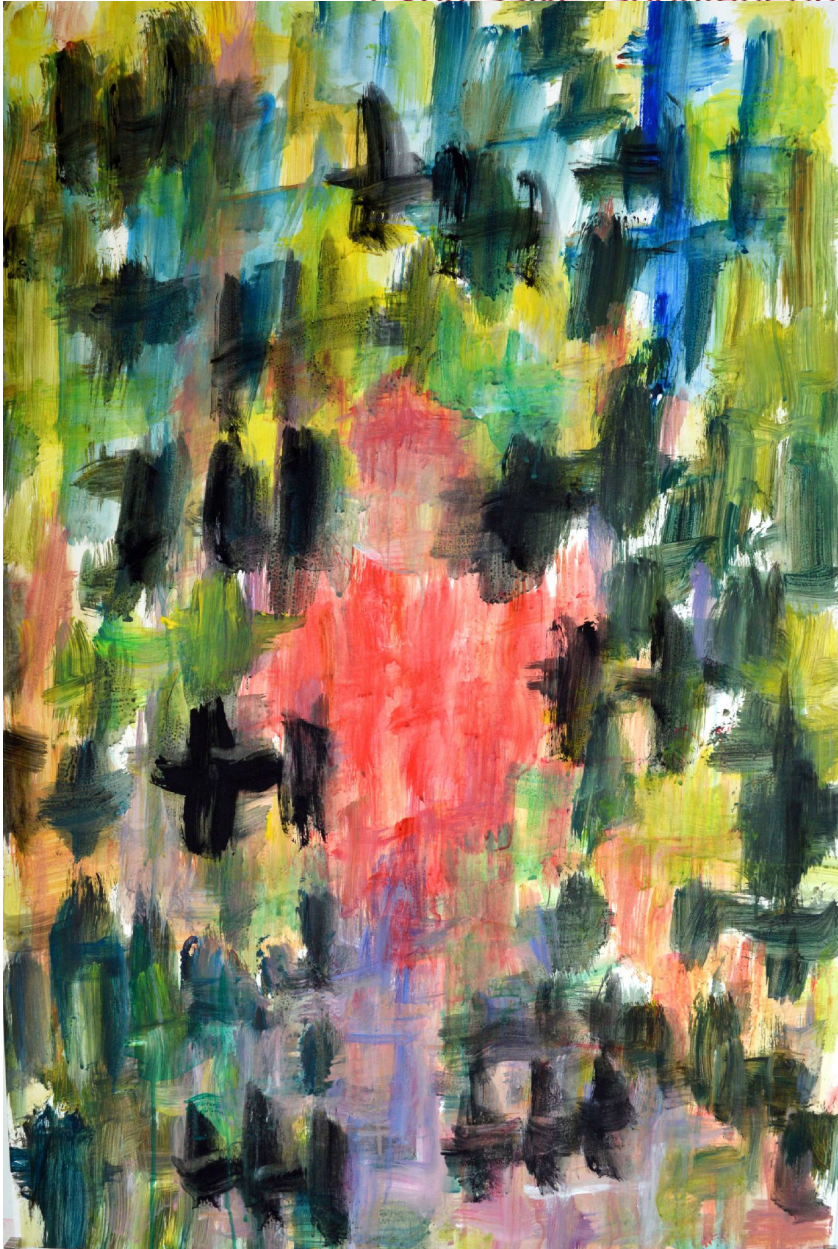

Gabriëlla Cleuren

Expressive, spontaneous, systematic artist

Gabriëlla Cleuren, *Man in Corona wood*, 2020
Highly pigmented acrylics on prepared Steinbach
250/300 g/mg paper, 42 x 29 cm (16 1/2 x 11 3/8 in.)
FIE00900, Price Upon Request