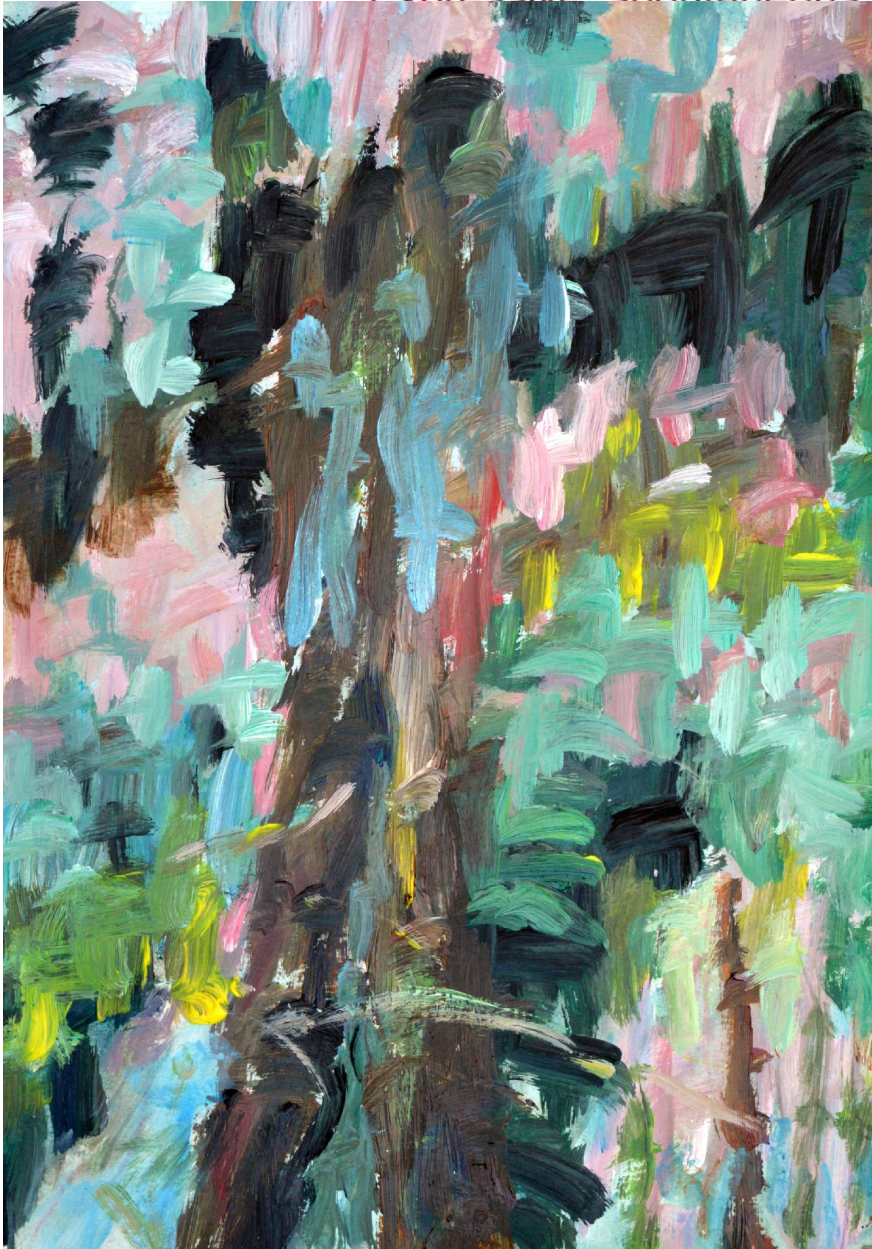

Gabriëlla Cleuren

Expressive spontaneous systematic artist

Gabriëlla Cleuren, *Tree in corona forest*, 2020
Highly pigmented acrylics on prepared Steinbach 250/300
g/mg paper, 42 x 29 cm (16 1/2 x 11 3/8 in.)
FIE00919