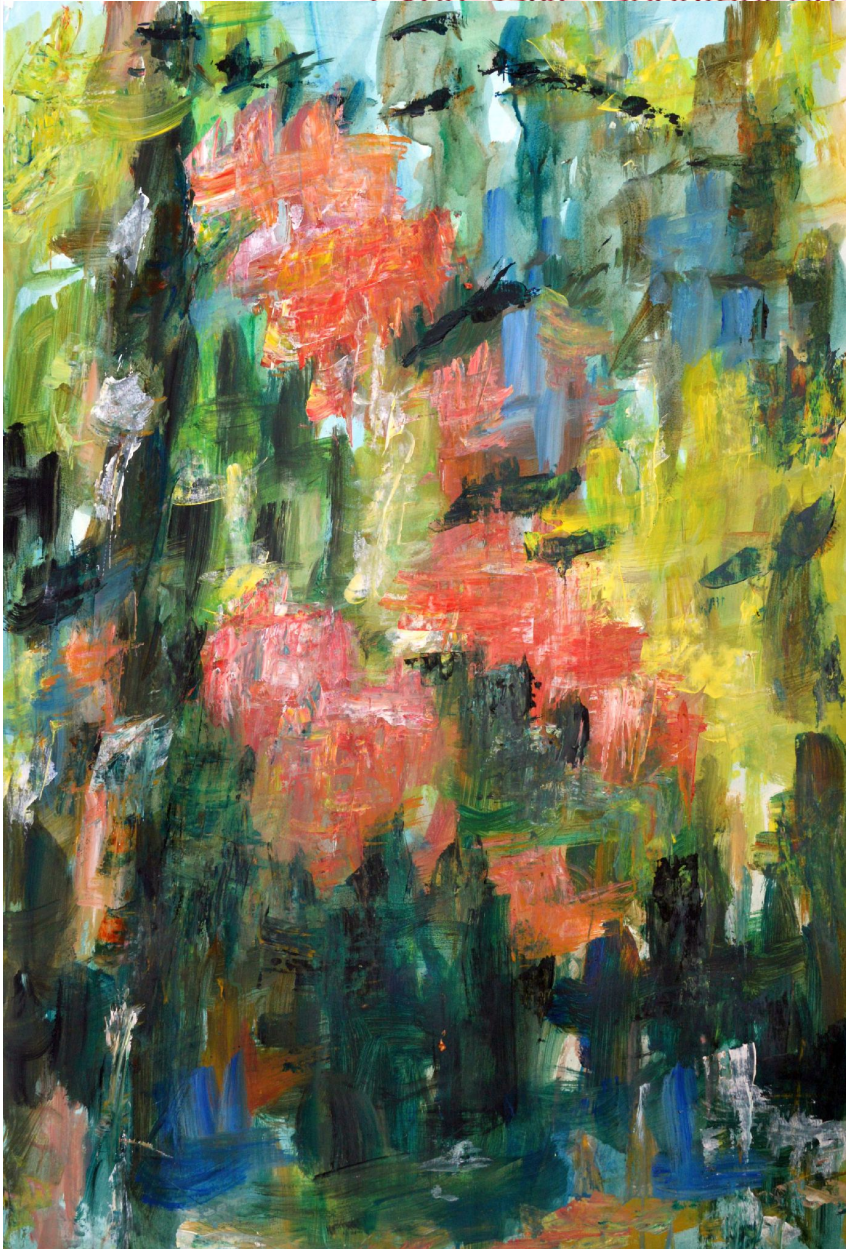

Gabriëlla Cleuren

Expressive, spontaneous, systematic artist

Gabriëlla Cleuren, *Wilderness corona woods abstract*,
2020

Highly pigmented acrylics on prepared Steinbach
250/300 g/mg paper, 110 x 73 cm (43 1/4 x 28 5/8 in.)
FIE00859, Price Upon Request