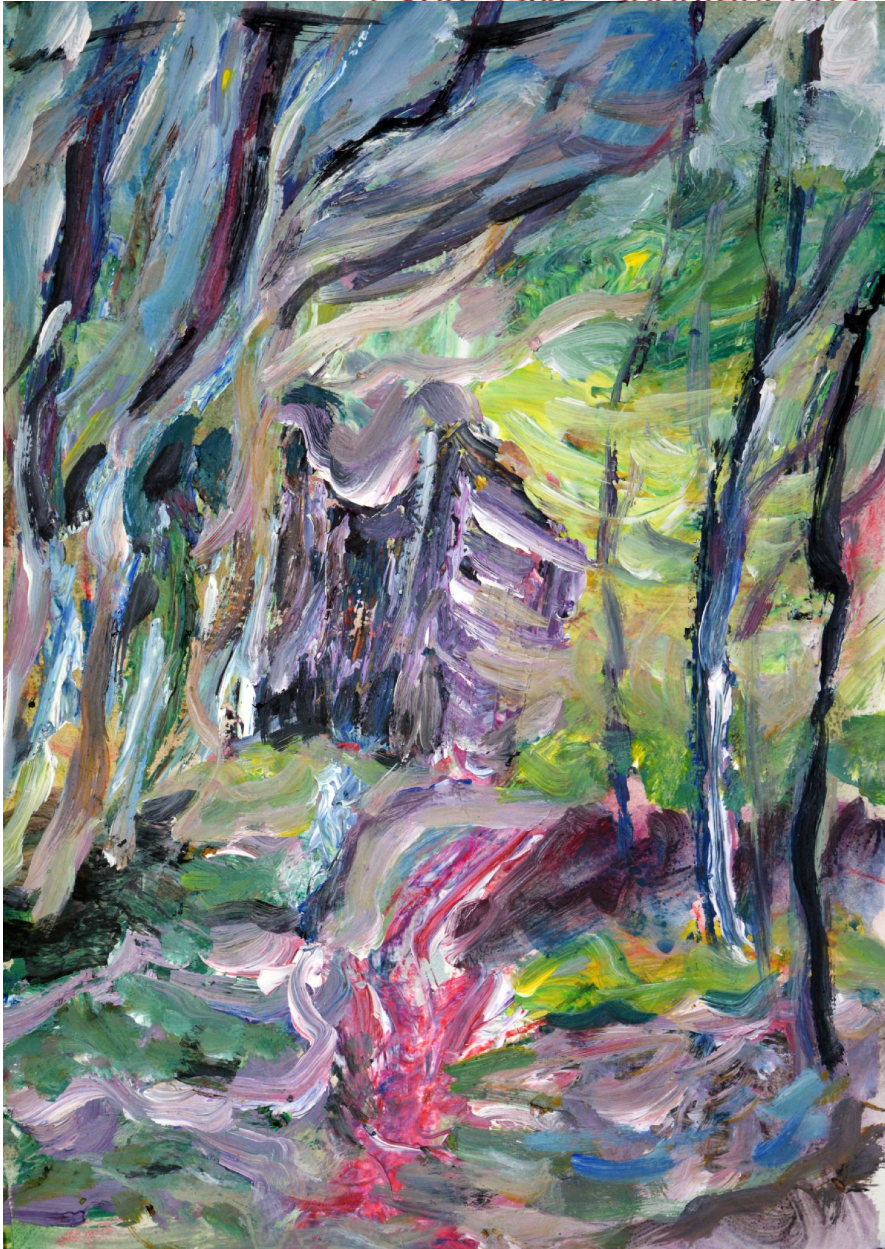

Gabriëlla Cleuren

Expressive spontaneous systematic artist

Gabriëlla Cleuren, *Escape from lockdown 04*, 2020
Highly pigmented acrylics on prepared Steinbach 250/300
g/mg paper, 42 x 29 cm (16 1/2 x 11 3/8 in.)
FIE00826, Price Upon Request