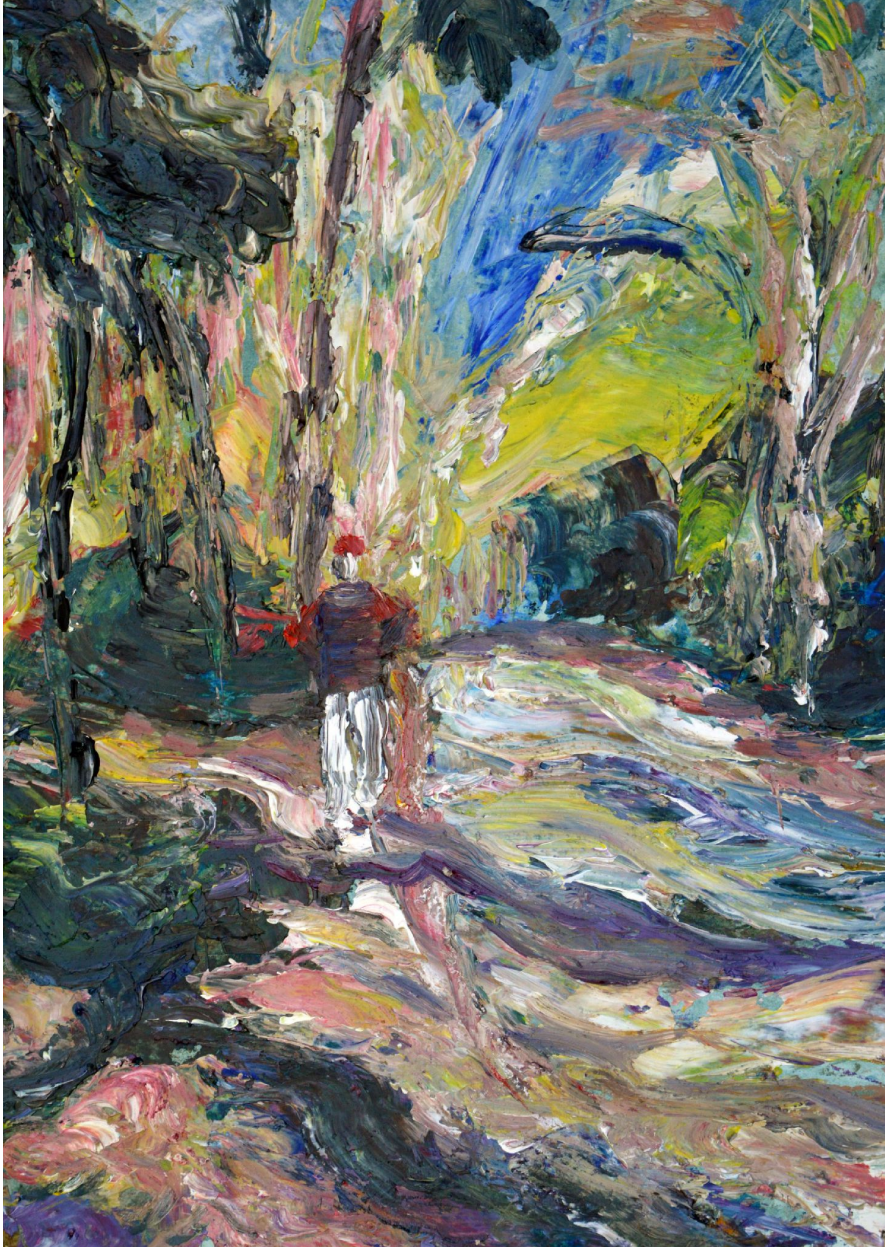

Gabriëlla Cleuren

Expressive spontaneous systematic artist

Gabriëlla Cleuren, *Escape from lockdown 03*, 2020
Highly pigmented acrylics on prepared Steinbach 250/300
g/mg paper, 42 x 29 cm (16 1/2 x 11 3/8 in.)
FIE00825