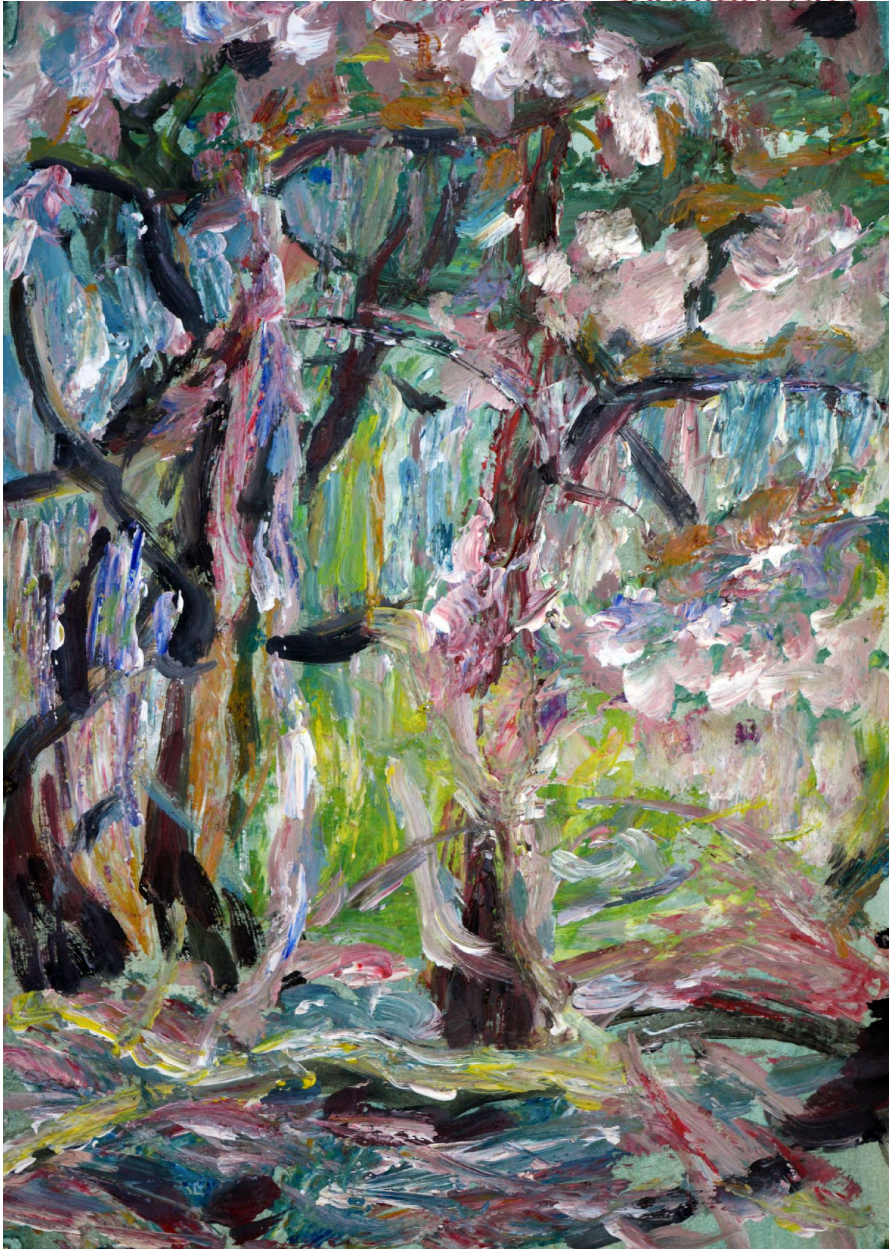

Gabriëlla Cleuren

Expressive spontaneous systematic artist

Gabriëlla Cleuren, *Escape from lockdown 02*, 2020
Highly pigmented acrylics on prepared Steinbach 250/300
g/mg paper, 42 x 29 cm (16 1/2 x 11 3/8 in.)
FIE00824