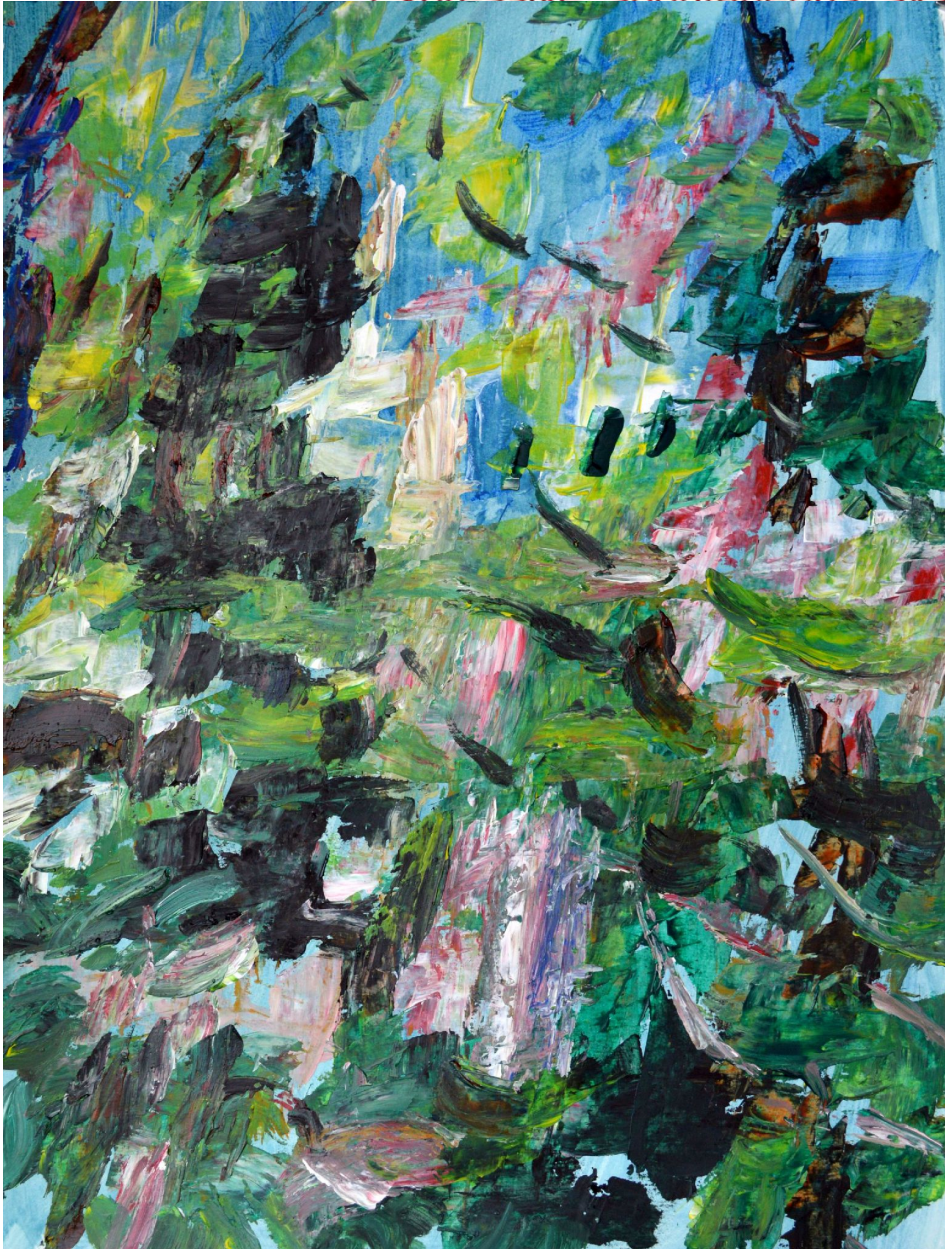

Gabriëlla Cleuren

Expressive, spontaneous, systematic artist

Gabriëlla Cleuren, *Cultivated*, 2020
Highly pigmented acrylics on prepared Steinbach 250/300 g/mg
paper, 73 x 54 cm (28 5/8 x 21 1/4 in.)
FIE00847