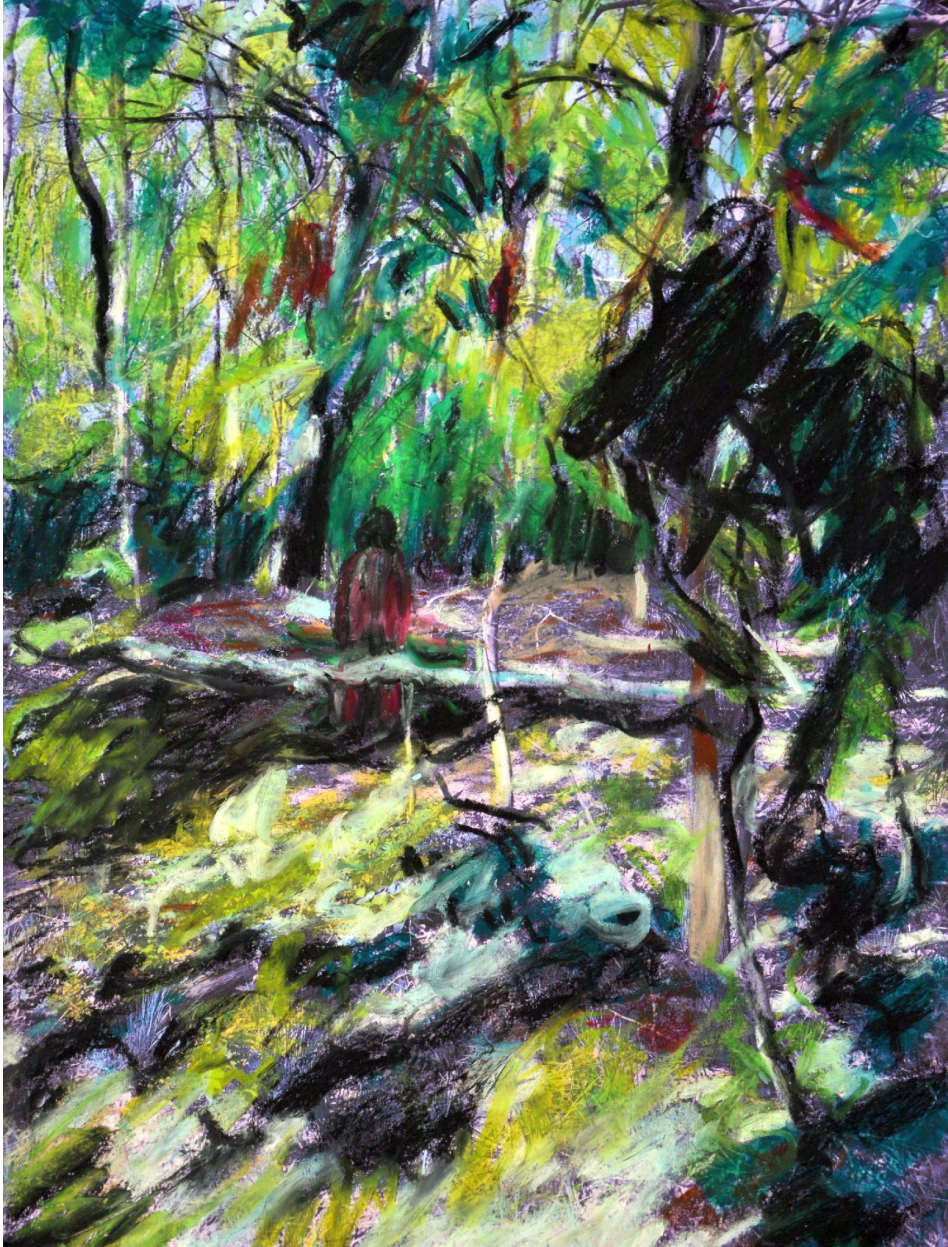

Gabriëlla Cleuren

Expressive, spontaneous, systematic artist

Gabriëlla Cleuren, *Corona escape fascination*, 2020
Highly pigmented acrylics on prepared Steinbach 250/300 g/mg
paper, 29 x 21 cm (11 3/8 x 8 1/4 in.)
FIE00837