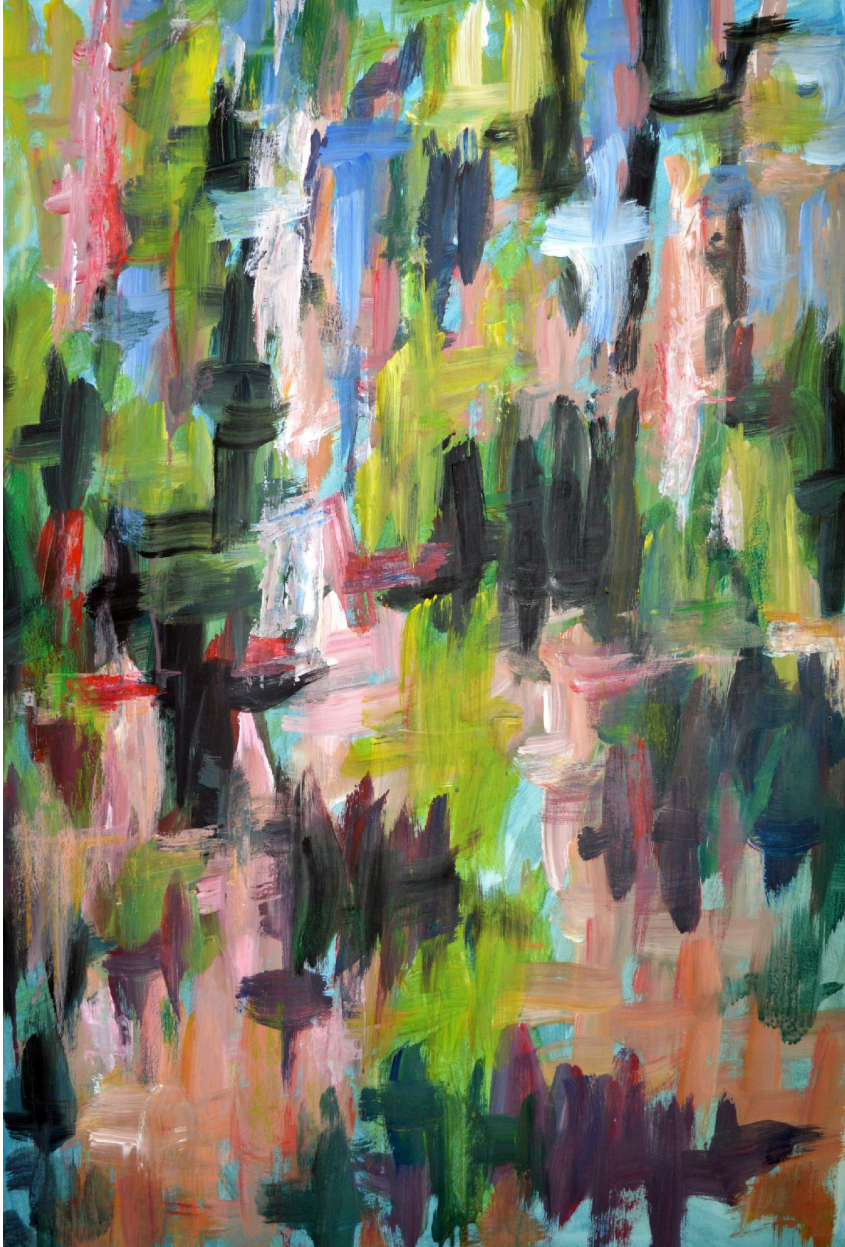

Gabriëlla Cleuren

Expressive, spontaneous, systematic artist

Gabriëlla Cleuren, *Corona forest abstract*, 2020
Highly pigmented acrylics on prepared Steinbach
250/300 g/mg paper, 110 x 73 cm (43 1/4 x 28 5/8 in.)
FIE00835, Price Upon Request