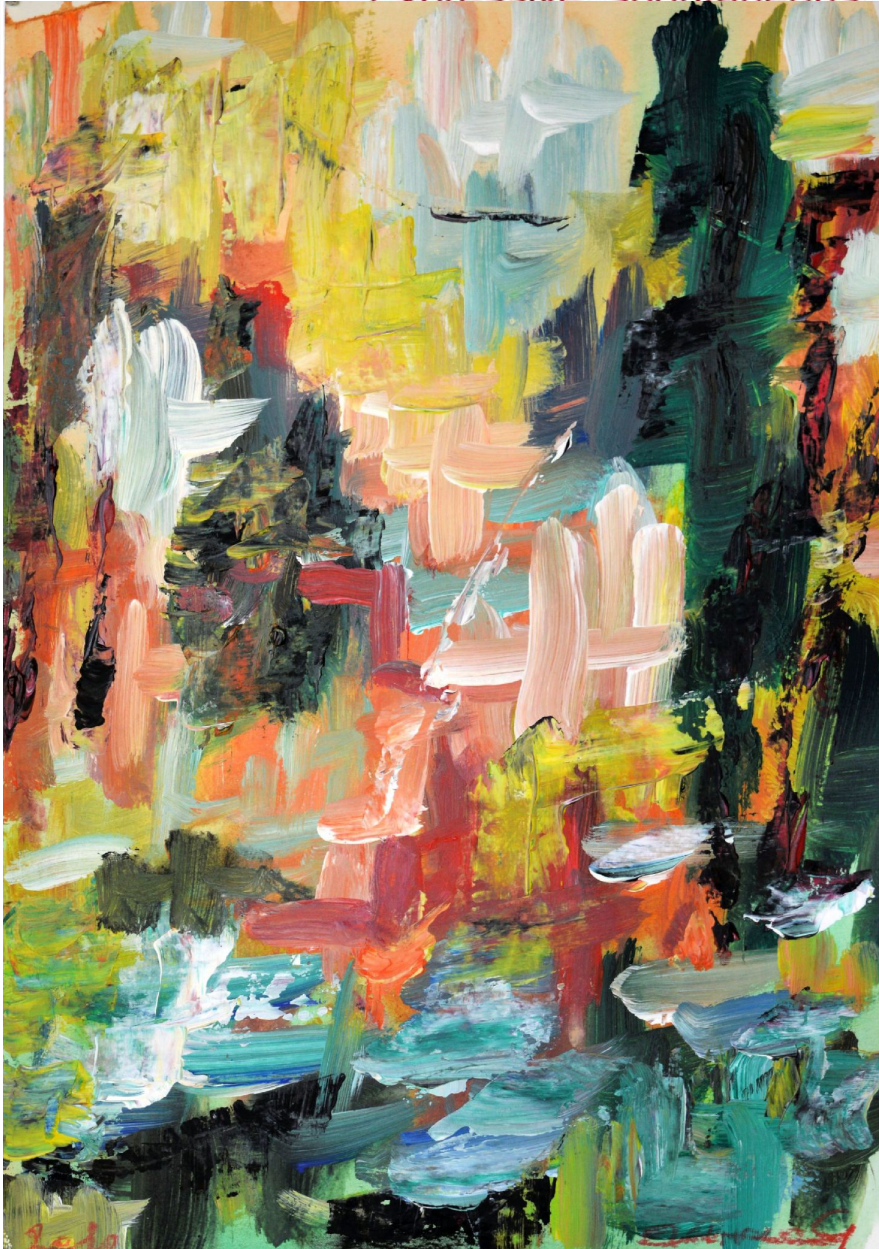

Gabriëlla Cleuren

Expressive spontaneous systematic artist

Gabriëlla Cleuren, *Corona exit wilderness*, 2020
Highly pigmented acrylics on prepared Steinbach 250/300
g/mg paper, 42 x 29 cm (16 1/2 x 11 3/8 in.)
FIE00878