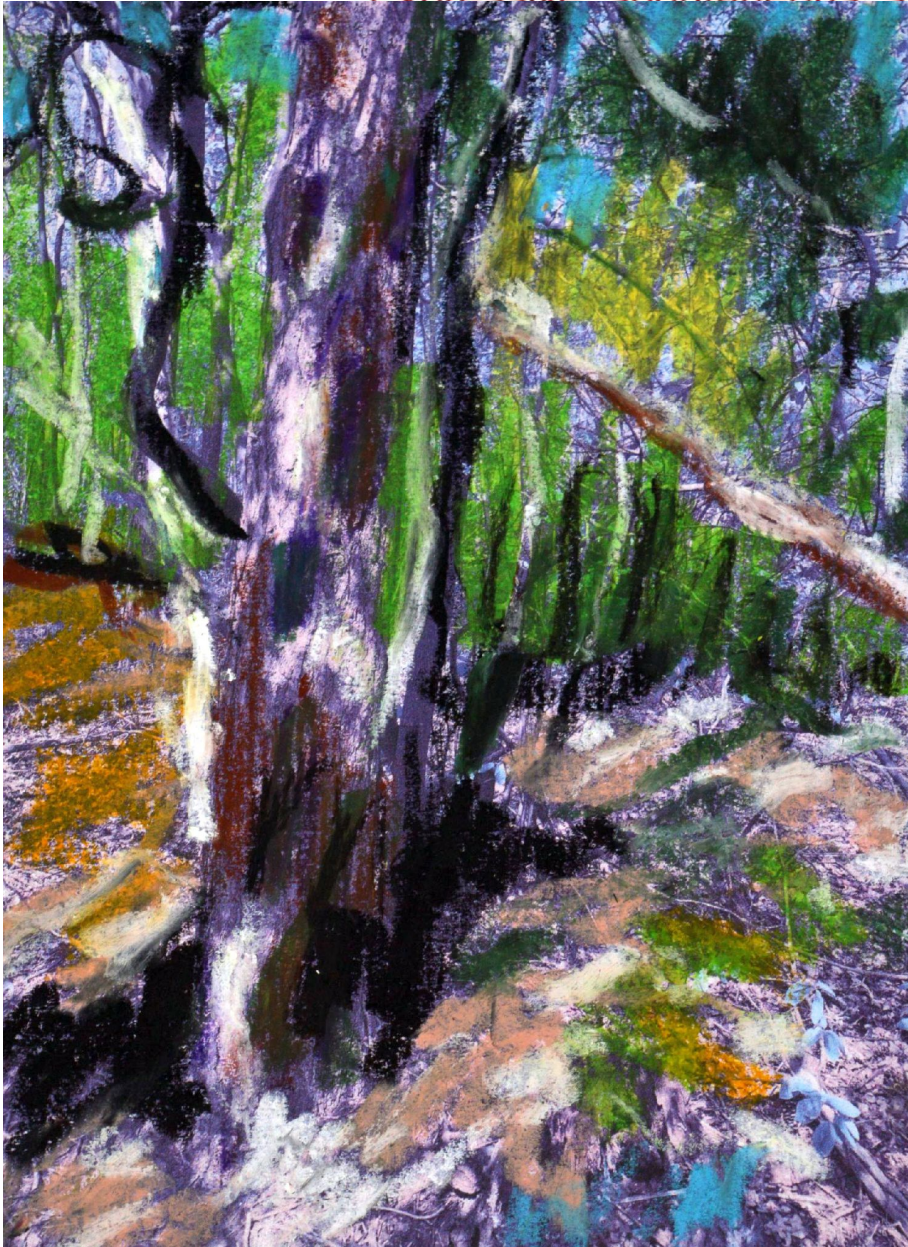

Gabriëlla Cleuren

Expressive, spontaneous, systematic artist

Gabriëlla Cleuren, *Corona escape on print 05*, 2020
Oil chalk on paper, 21 x 15 cm (8 1/4 x 5 7/8 in.)
FIE00833