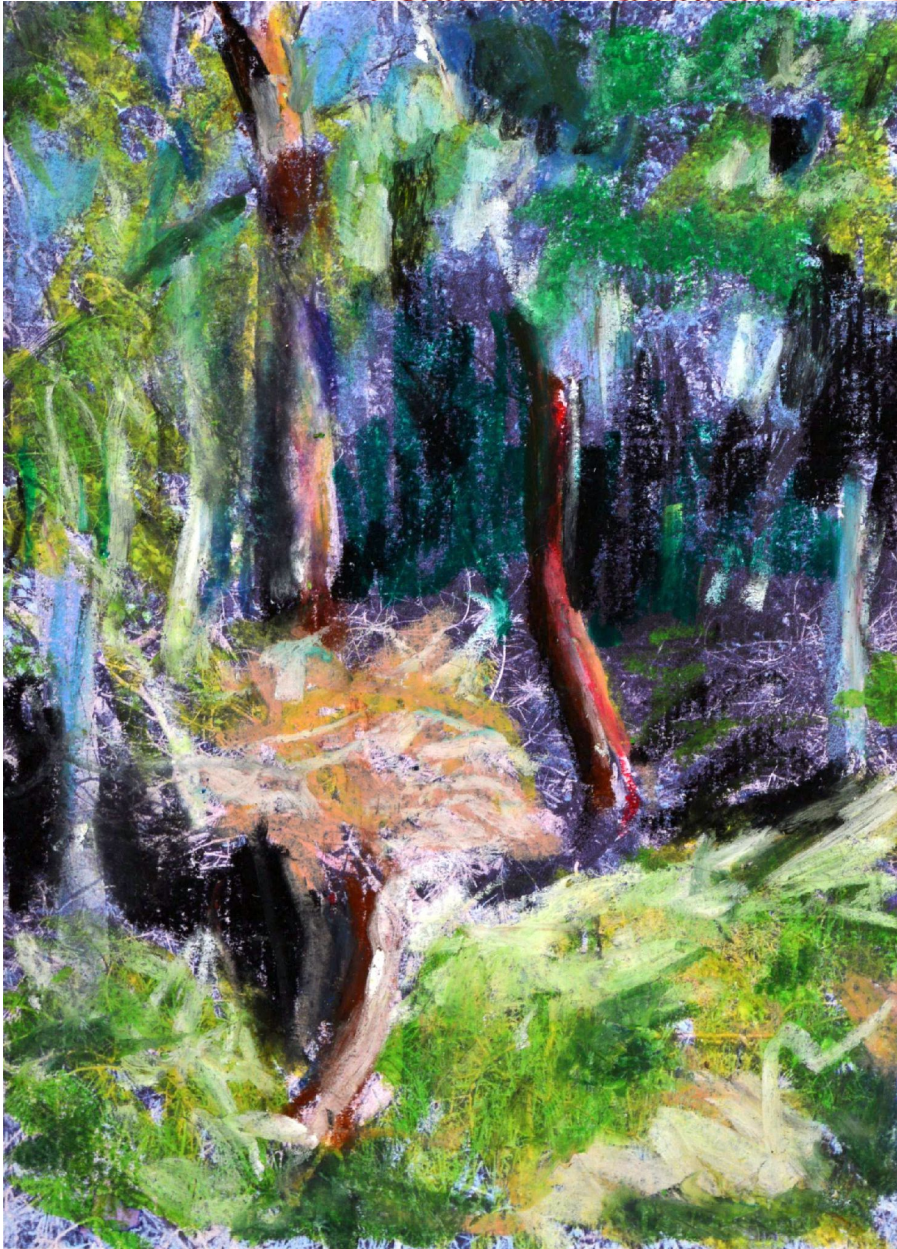

# Gabriëlla Cleuren

Expressive spontaneous systematic artist

Gabriëlla Cleuren, *Corona escape on print 02*, 2020  
Oil chalk on paper, 21 x 15 cm (8 1/4 x 5 7/8 in.)  
FIE00830