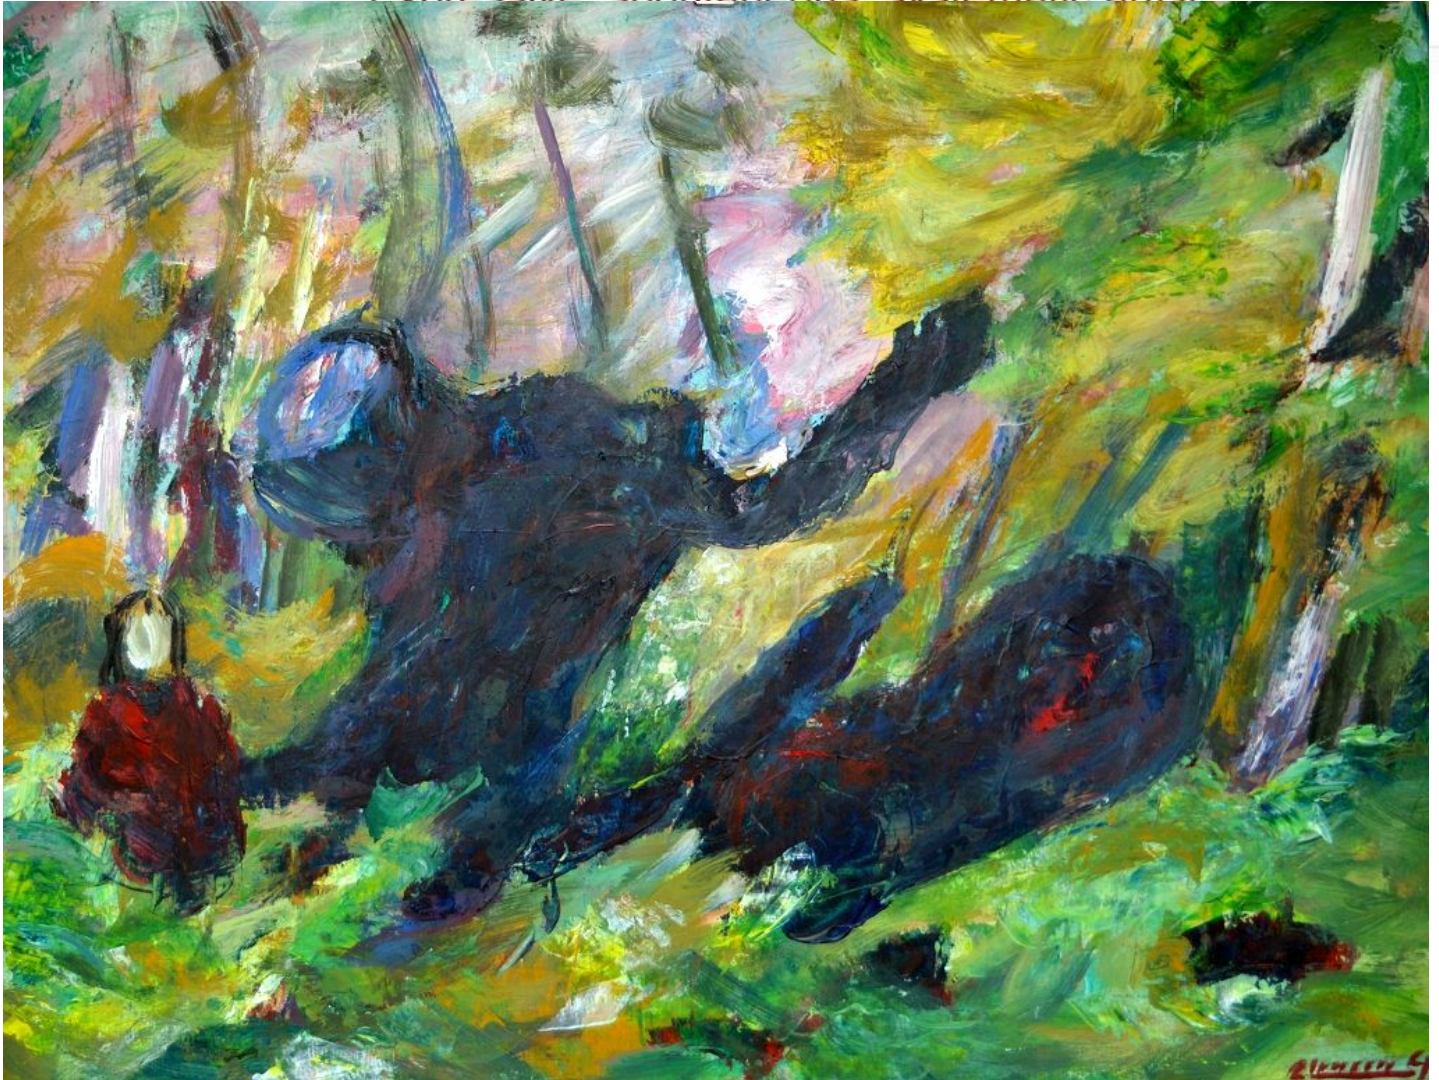

# Gabriëlla Cleuren

Expressive spontaneous systematic artist

Gabriëlla Cleuren, *Secret of the woods*, 2016

Highly pigmented acrylics on prepared Steinbach 250/300 g/mg paper, 54 x 73 cm (21 1/4 x 28 11/16 in.)