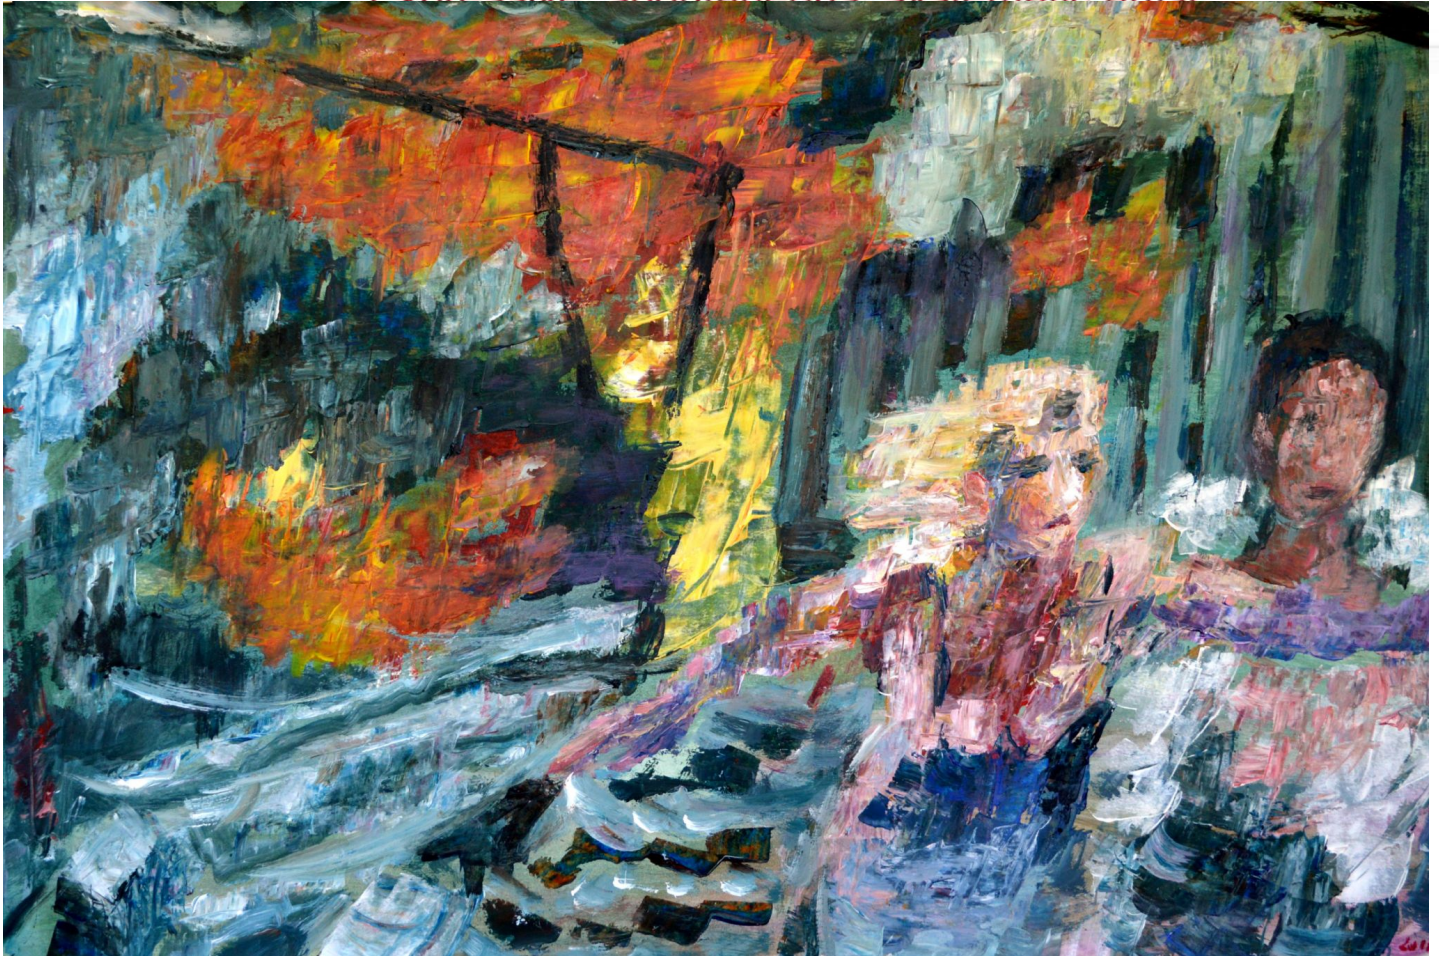

Gabriëlla Cleuren

Expressive spontaneous systematic artist

Gabriëlla Cleuren, *Flight*, 2017

Highly pigmented acrylics on prepared Steinbach 250/300 g/mg paper, 73 x 110 cm (28 5/8 x 43 1/4 in.)

BNOW00533OW, € 3.497