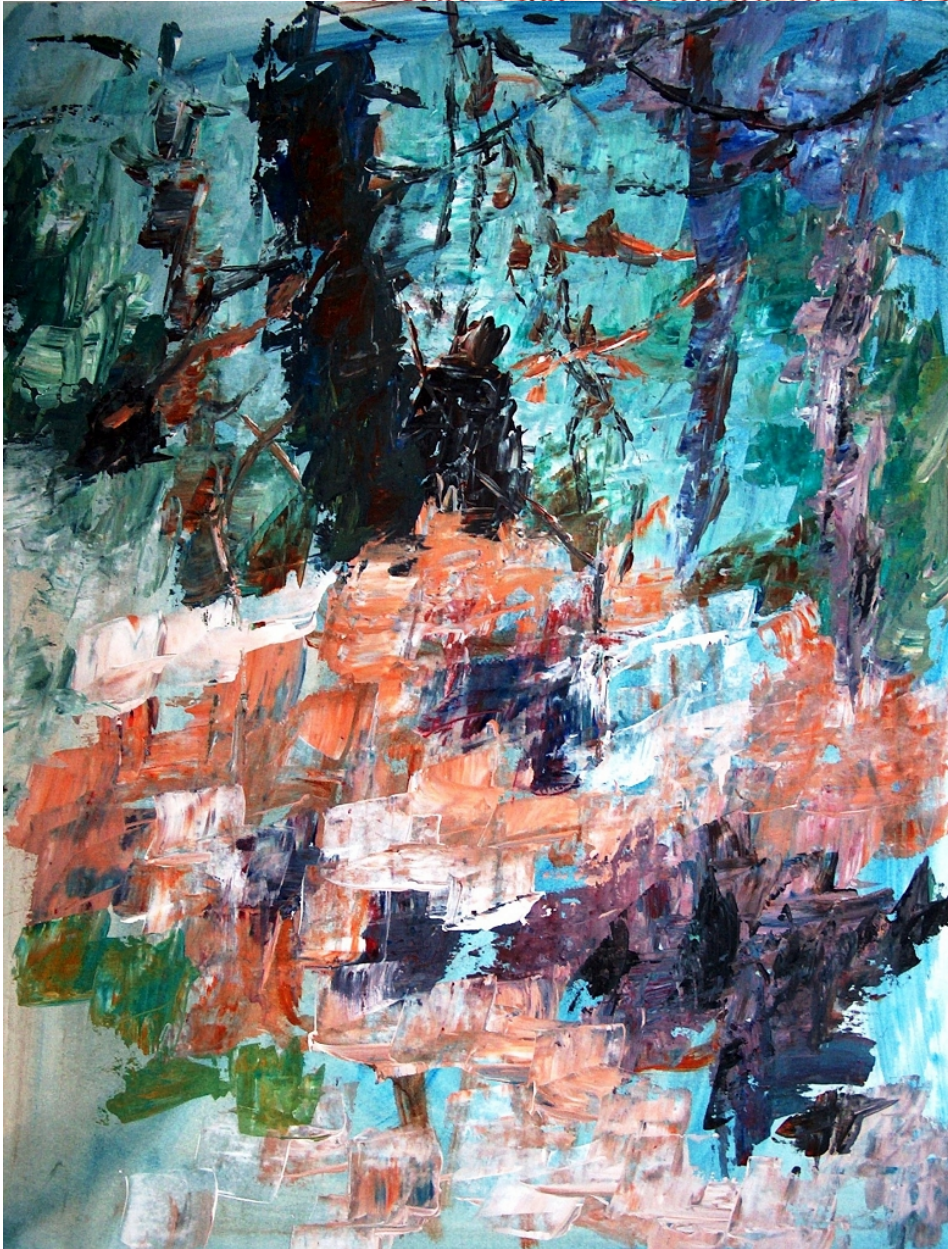

Gabriëlla Cleuren

Expressive spontaneous systematic artist

Gabriëlla Cleuren, *Solitude 02*, 2006
Highly pigmented acrylics on prepared Steinbach 250/300 g/mg
paper, 73 x 54 cm (28 11/16 x 21 1/4 in.)
LOW00126CON, € 2.497