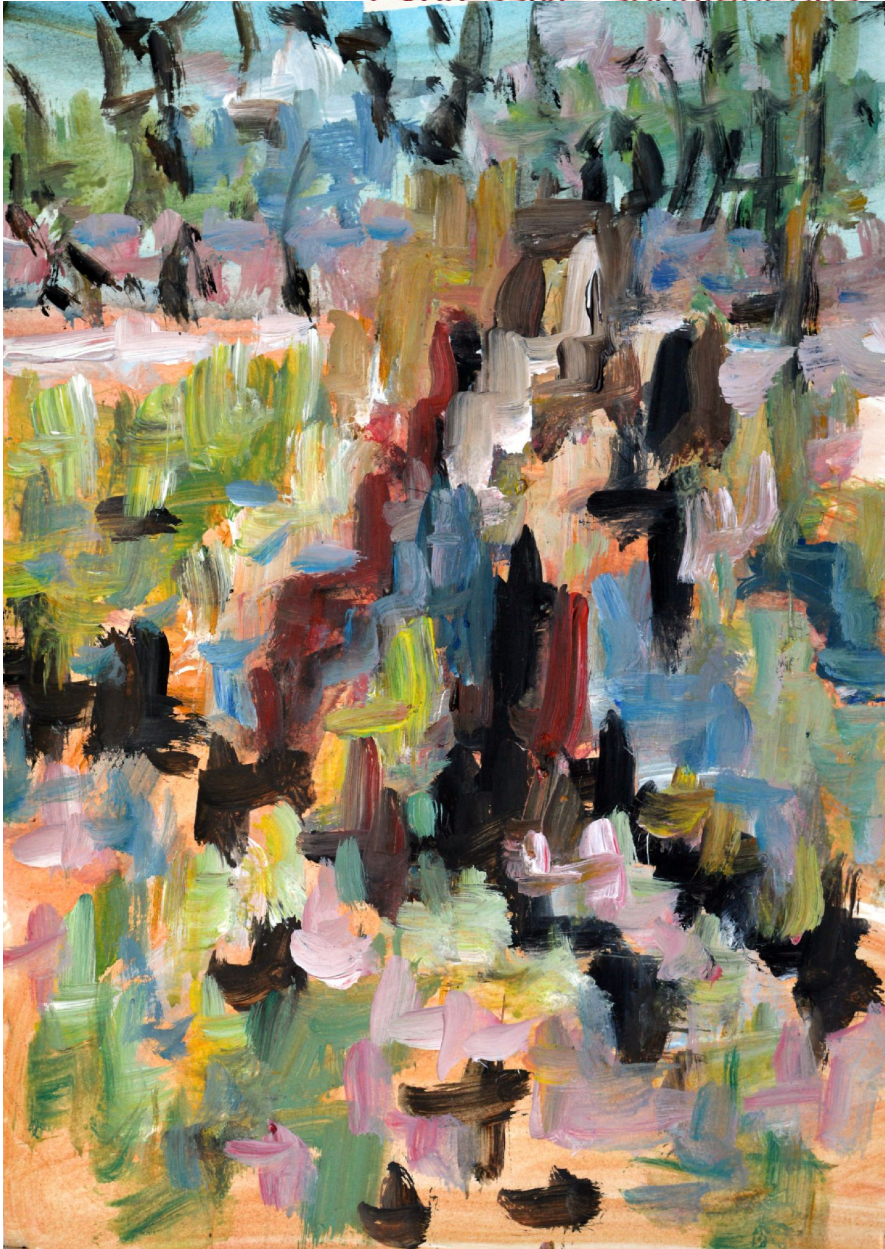

Gabriëlla Cleuren

Expressive spontaneous systematic artist

Gabriëlla Cleuren, *Wood piece*, 2020
Highly pigmented acrylics on prepared Steinbach 250/300
g/mg paper, 42 x 29 cm (16 1/2 x 11 3/8 in.)
FIE00794, Price Upon Request