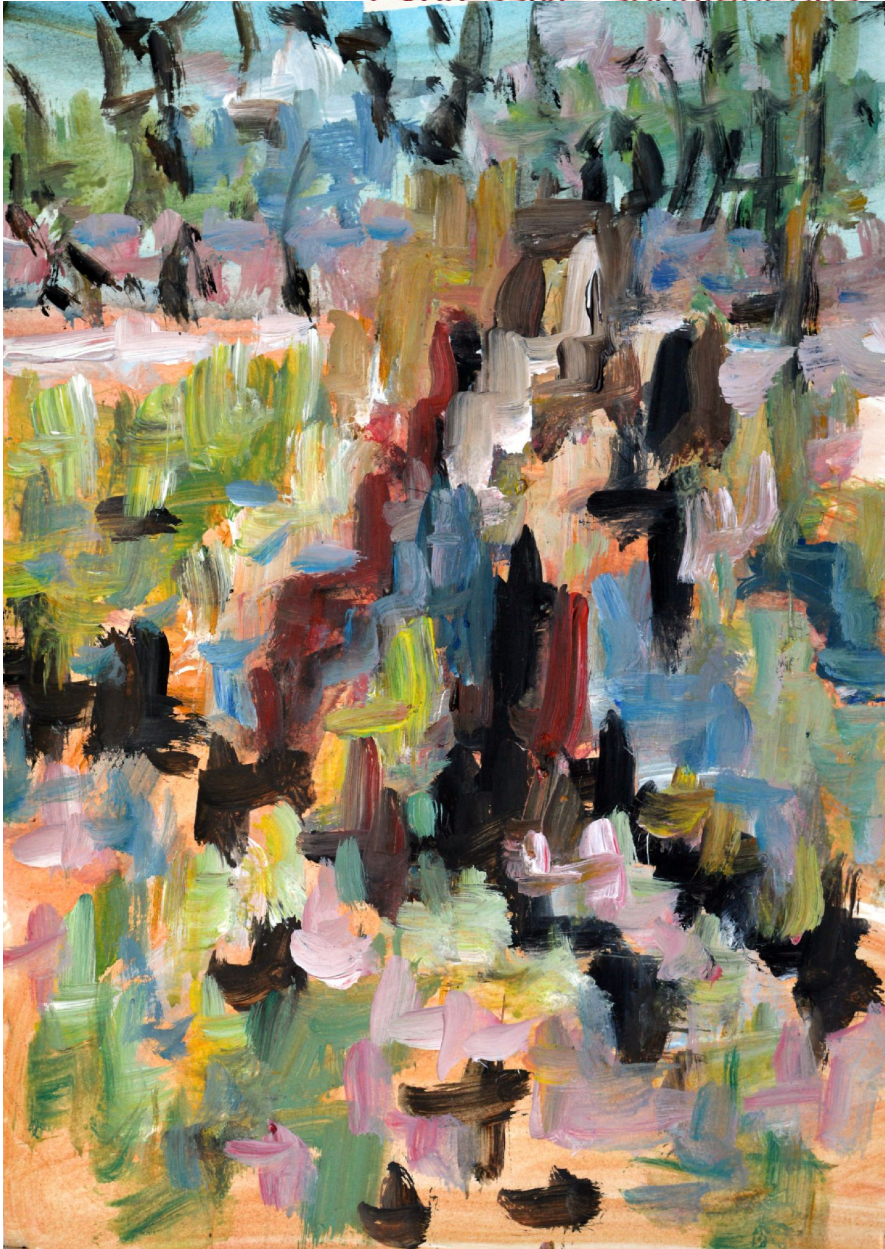

Gabriëlla Cleuren

Expressive spontaneous systematic artist

Gabriëlla Cleuren, *Wood piece*, 2020
Highly pigmented acrylics on prepared Steinbach 250/300
g/mg paper, 42 x 29 cm (16 1/2 x 11 3/8 in.)
FIE00794