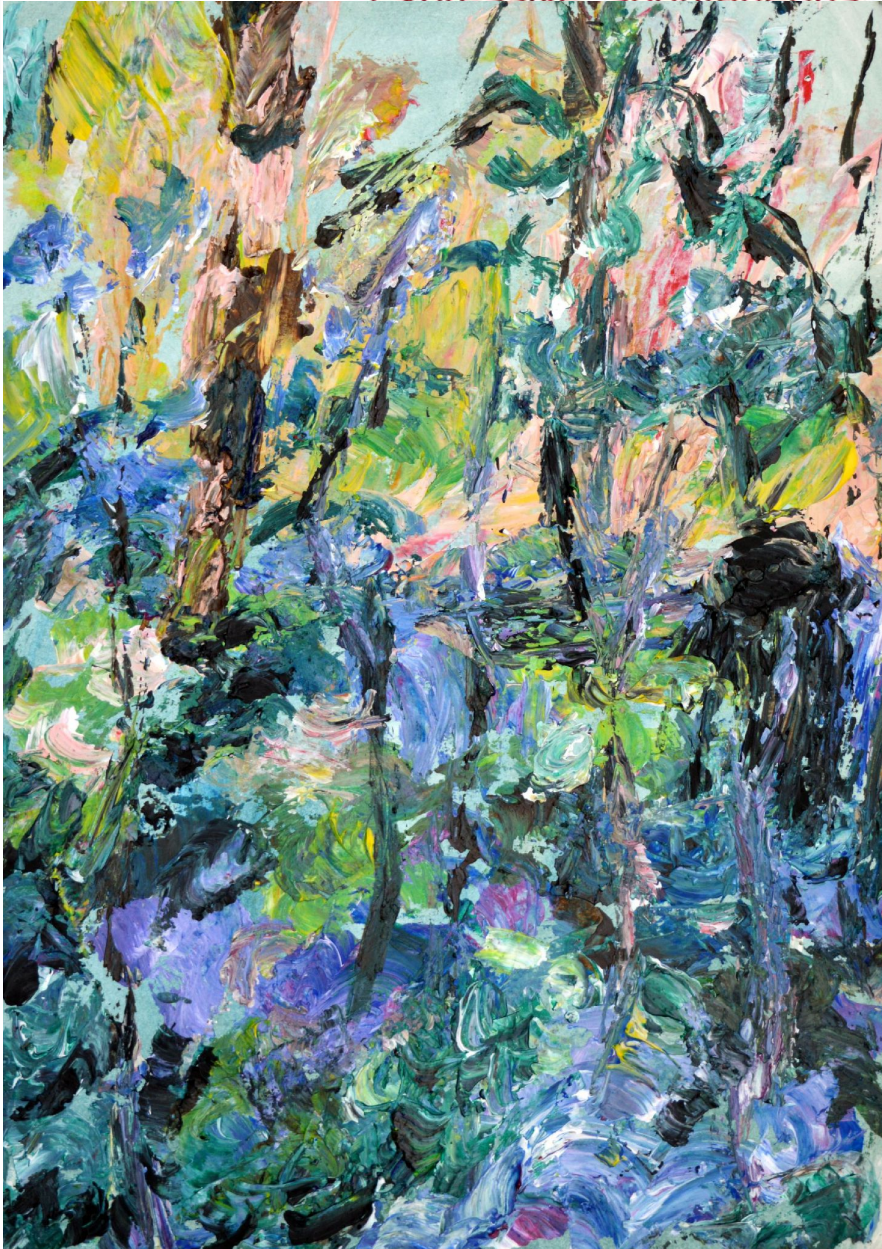

# Gabriëlla Cleuren

Expressive, spontaneous, systematic artist

Gabriëlla Cleuren, *Wild contrasts*, 2020  
Highly pigmented acrylics on prepared Steinbach 250/300  
g/mg paper, 42 x 29 cm (16 1/2 x 11 3/8 in.)  
FIE00810