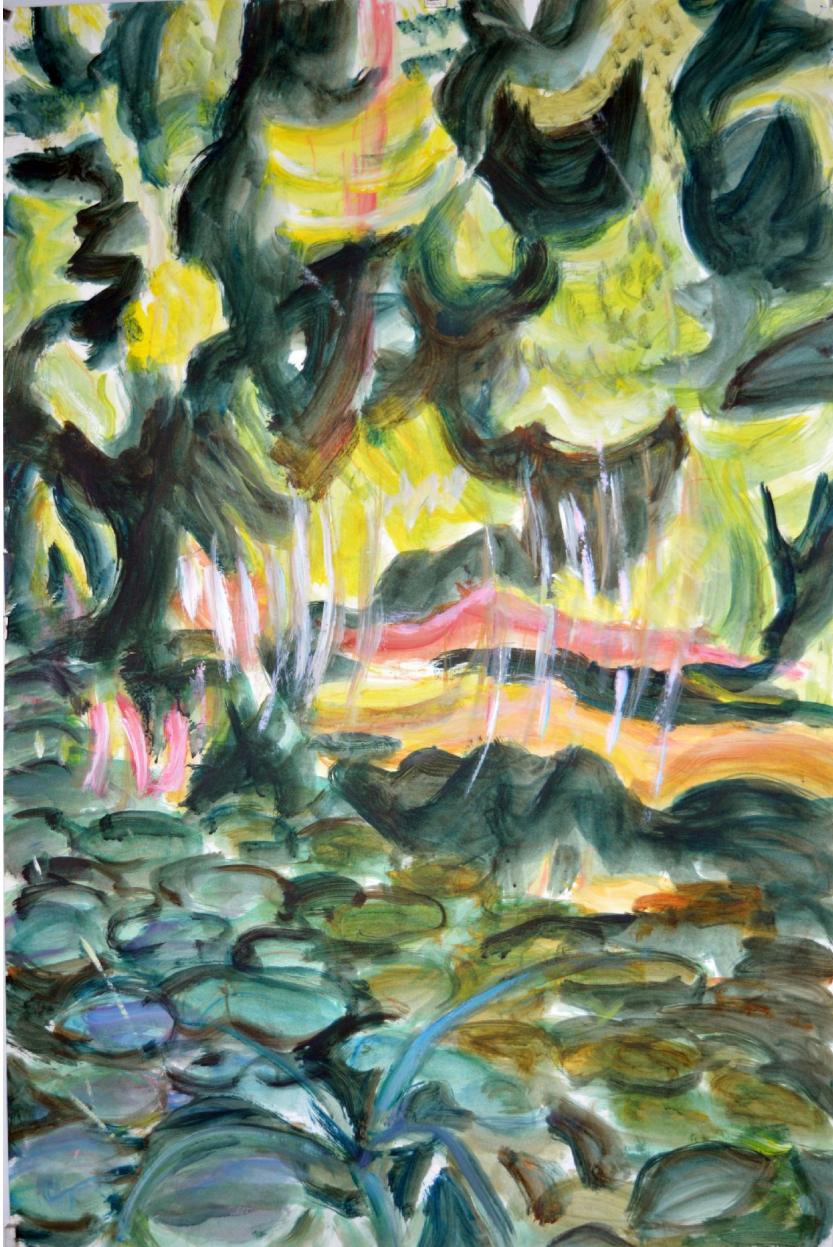

# Gabriëlla Cleuren

Expressive, spontaneous, systematic artist

Gabriëlla Cleuren, *Poetry of the wilderness 53*, 2018  
Highly pigmented acrylics on prepared Steinbach  
250/300 g/mg paper, 110 x 73 cm (43 1/4 x 28 5/8 in.)  
FIE00706OW