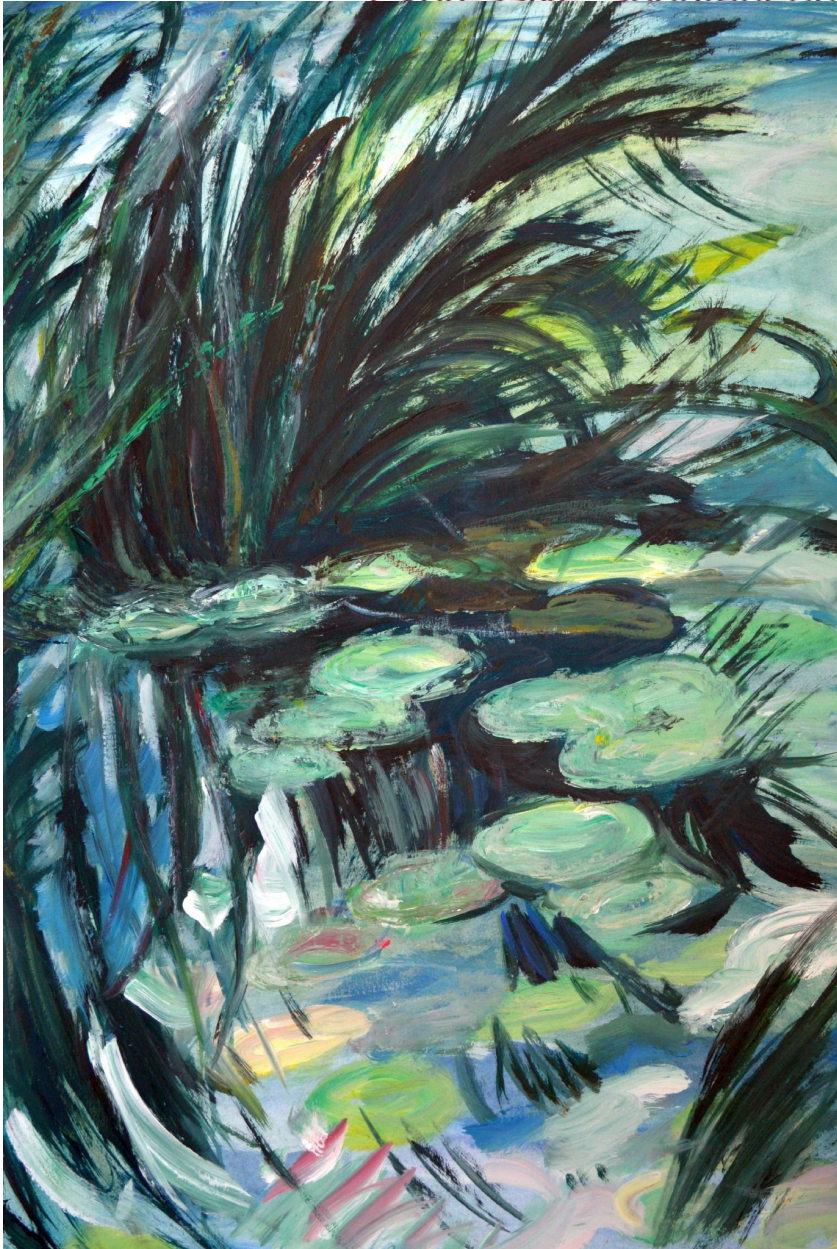

Gabriëlla Cleuren

Expressive, spontaneous, systematic artist

Gabriëlla Cleuren, *Energy*, 2017
Highly pigmented acrylics on prepared Steinbach
250/300 g/mg paper, 110 x 73 cm (43 1/4 x 28 5/8 in.)
FIE00688OW