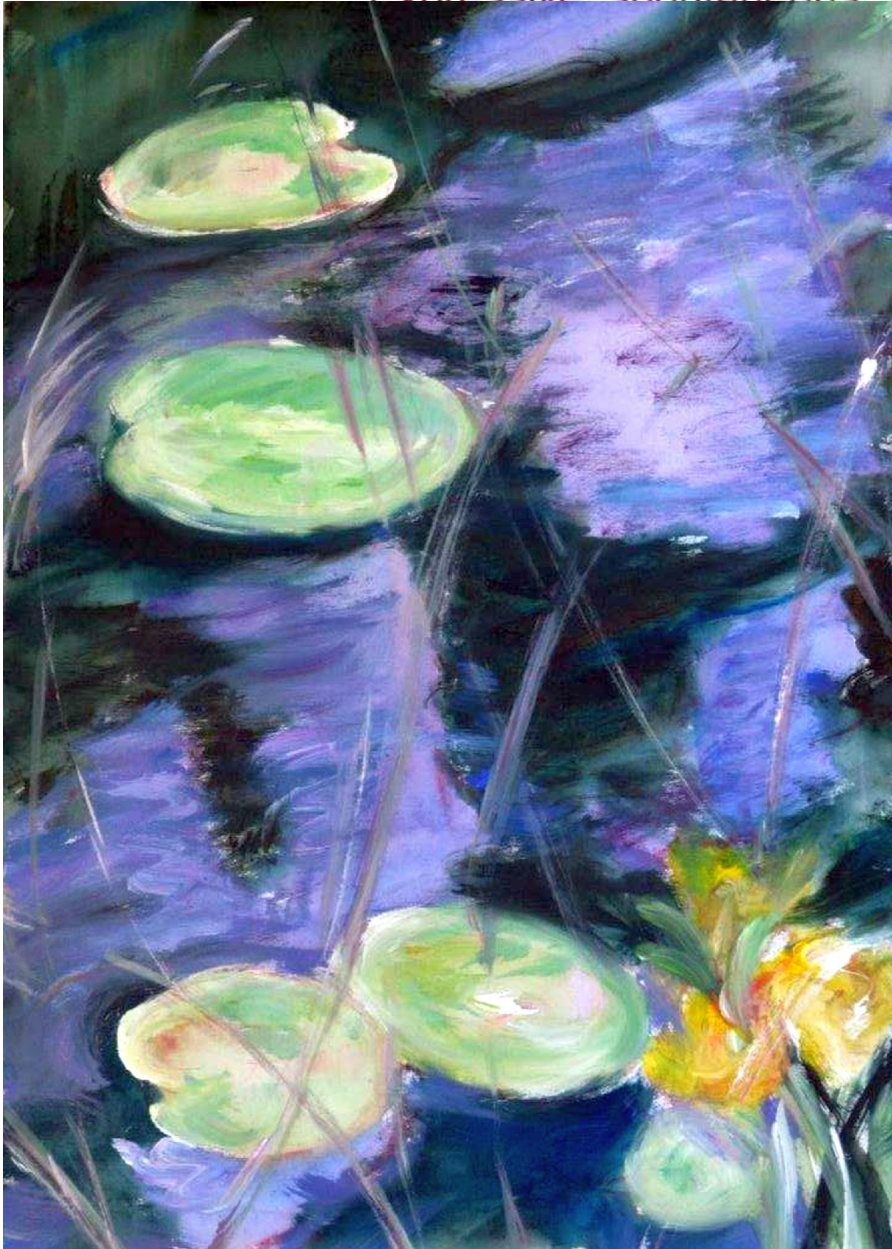

Gabriëlla Cleuren

Expressive spontaneous systematic artist

Gabriëlla Cleuren, *Poetry of the wilderness 03*, 2017
Synthetic polymers on canvas, 70 x 50 cm (27 1/2 x 19 5/8
in.)
FIE00666OW