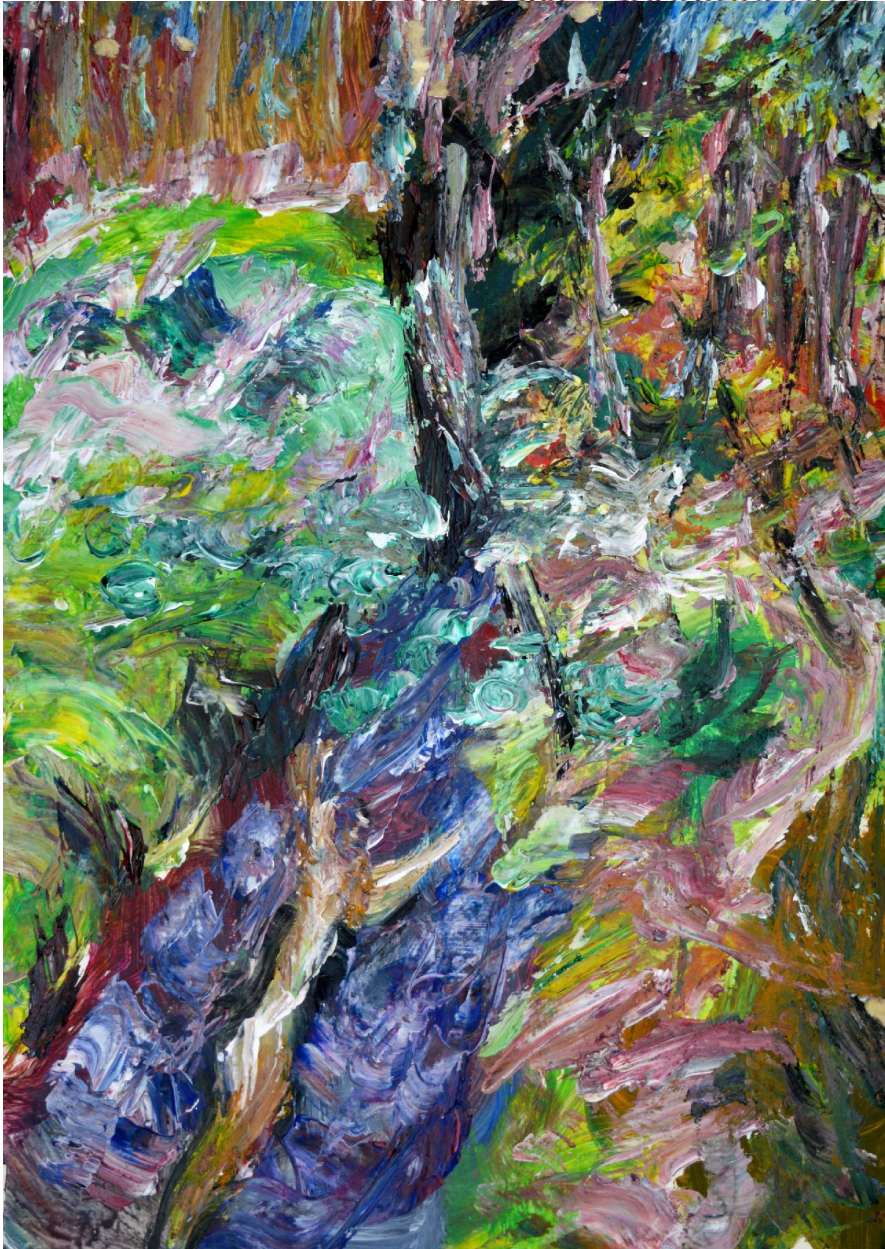

Gabriëlla Cleuren

Expressive spontaneous systematic artist

Gabriëlla Cleuren, *No living creatures*, 2020
Highly pigmented acrylics on prepared Steinbach 250/300
g/mg paper, 42 x 29 cm (16 1/2 x 11 3/8 in.)
FIE00802, Price Upon Request