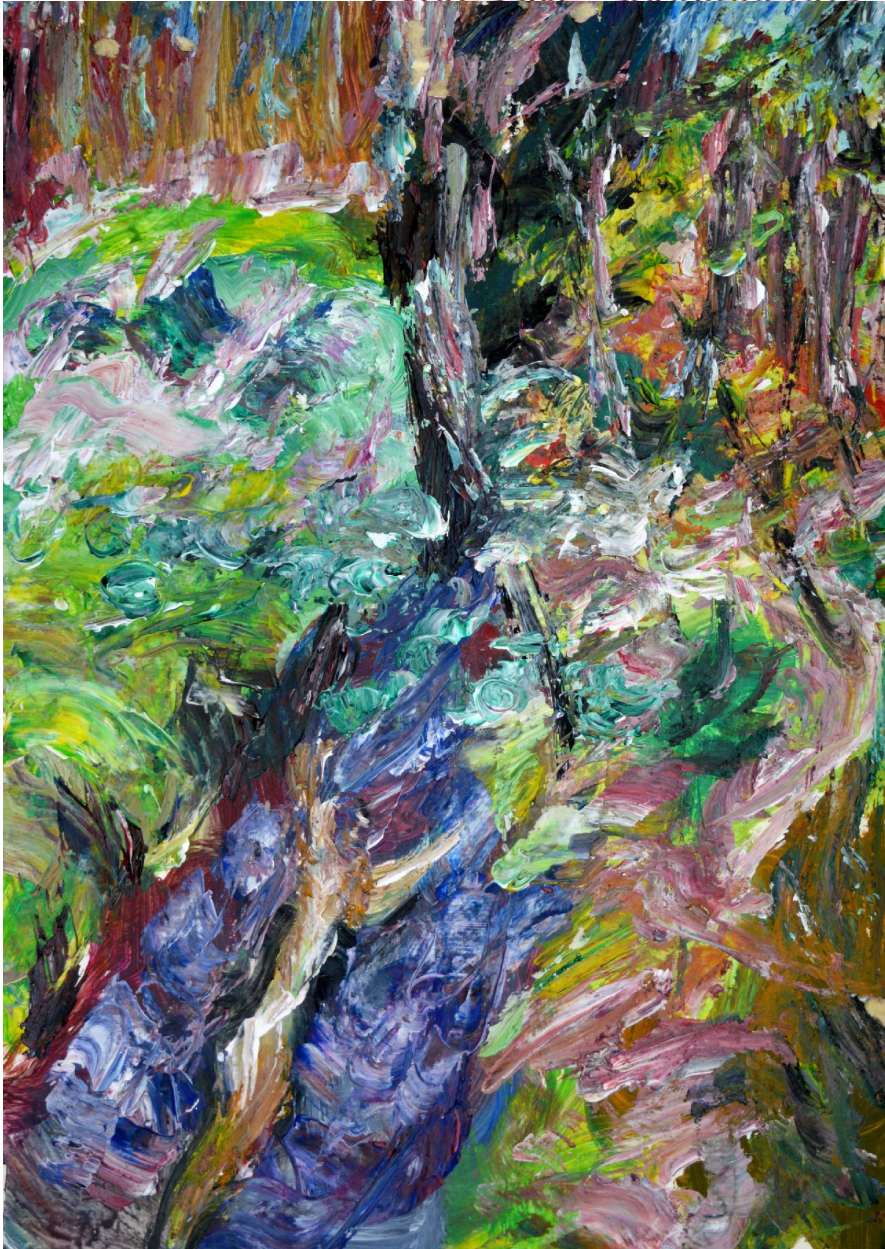

Gabriëlla Cleuren

Expressive spontaneous systematic artist

Gabriëlla Cleuren, *Deserted - No living creatures*, 2020
Highly pigmented acrylics on prepared Steinbach 250/300
g/mg paper, 42 x 29 cm (16 1/2 x 11 3/8 in.)
FIE00796, € 847