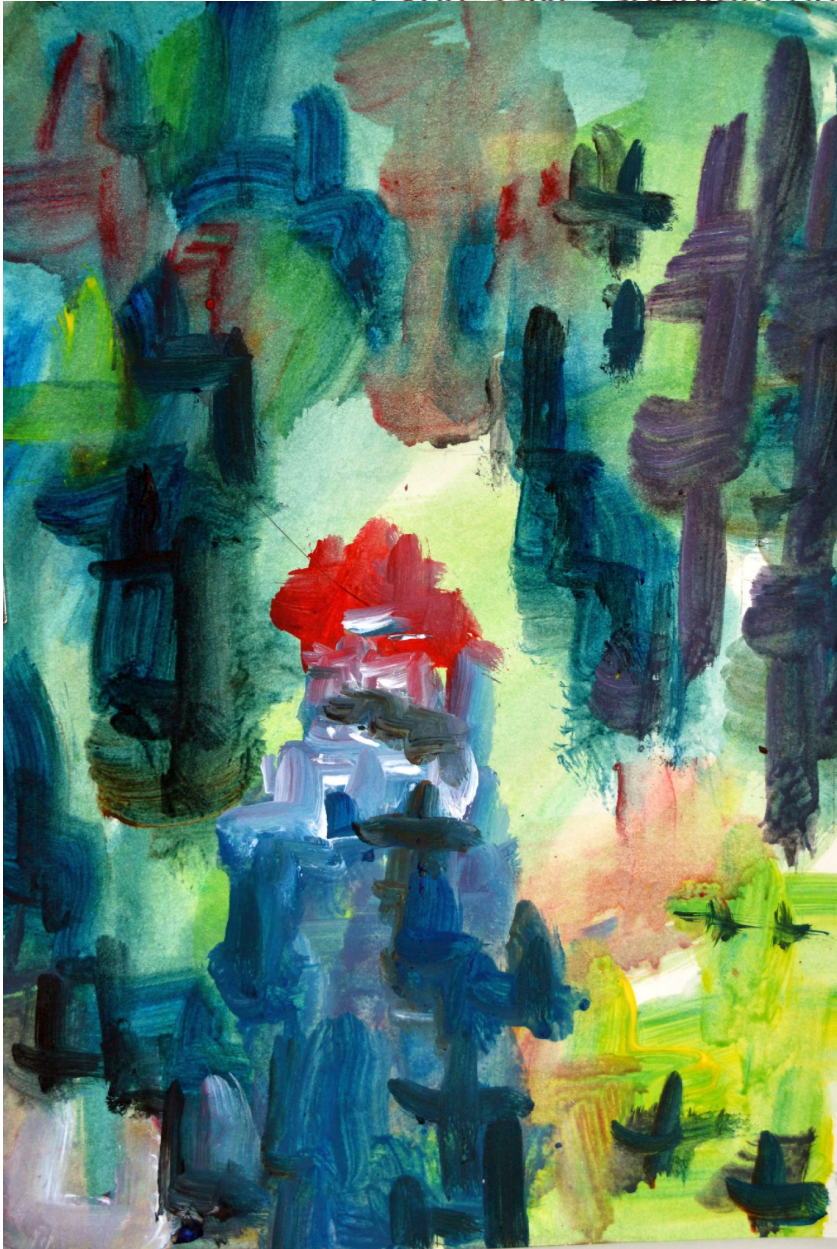

Gabriëlla Cleuren

Expressive, spontaneous, systematic artist

Gabriëlla Cleuren, *Gestalten of the woods 01*, 2018
Highly pigmented acrylics on prepared Steinbach
250/300 g/mg paper, 42 x 29 cm (16 1/2 x 11 3/8 in.)
FIE00696OW