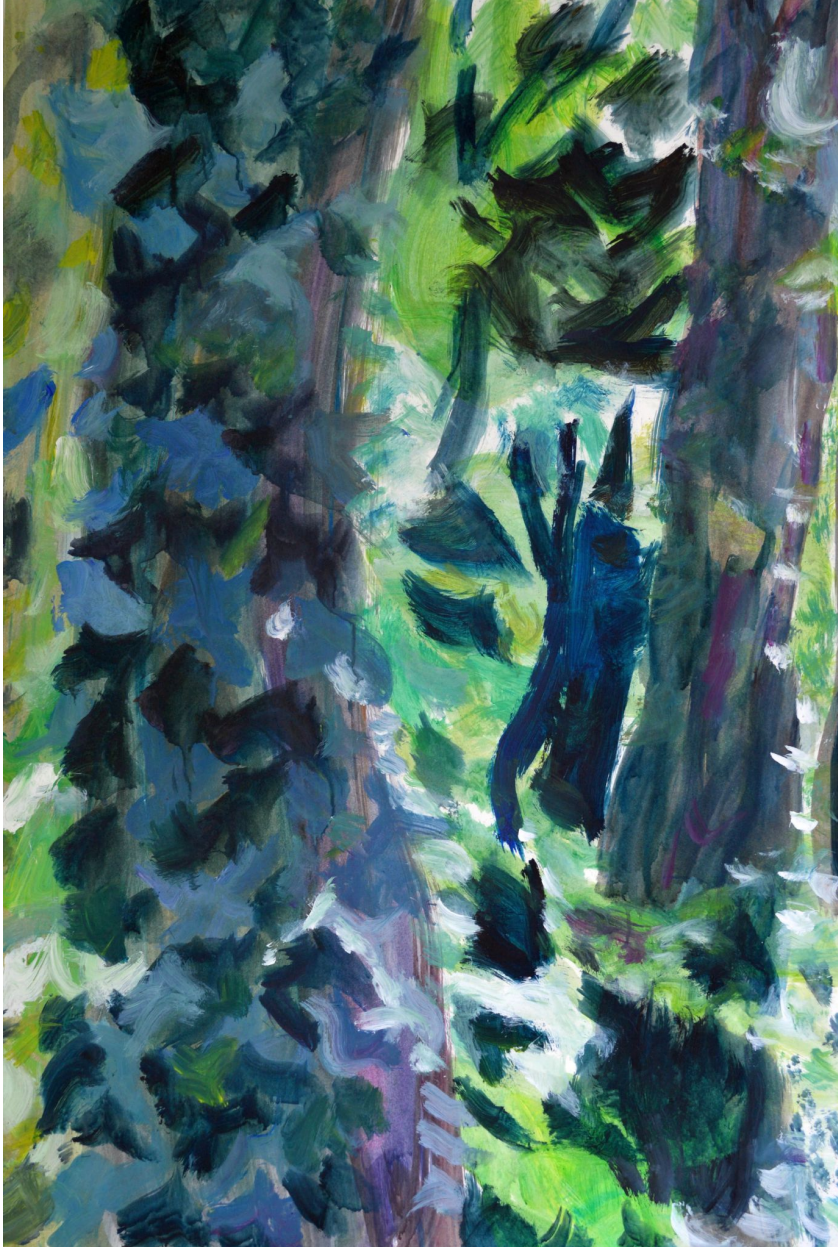

Gabriëlla Cleuren

Expressive, spontaneous, systematic artist

Gabriëlla Cleuren, *Gestalten of the woods 02*, 2018
Highly pigmented acrylics on prepared Steinbach
250/300 g/mg paper, 110 x 73 cm (43 1/4 x 28 5/8 in.)
FIE00679OW