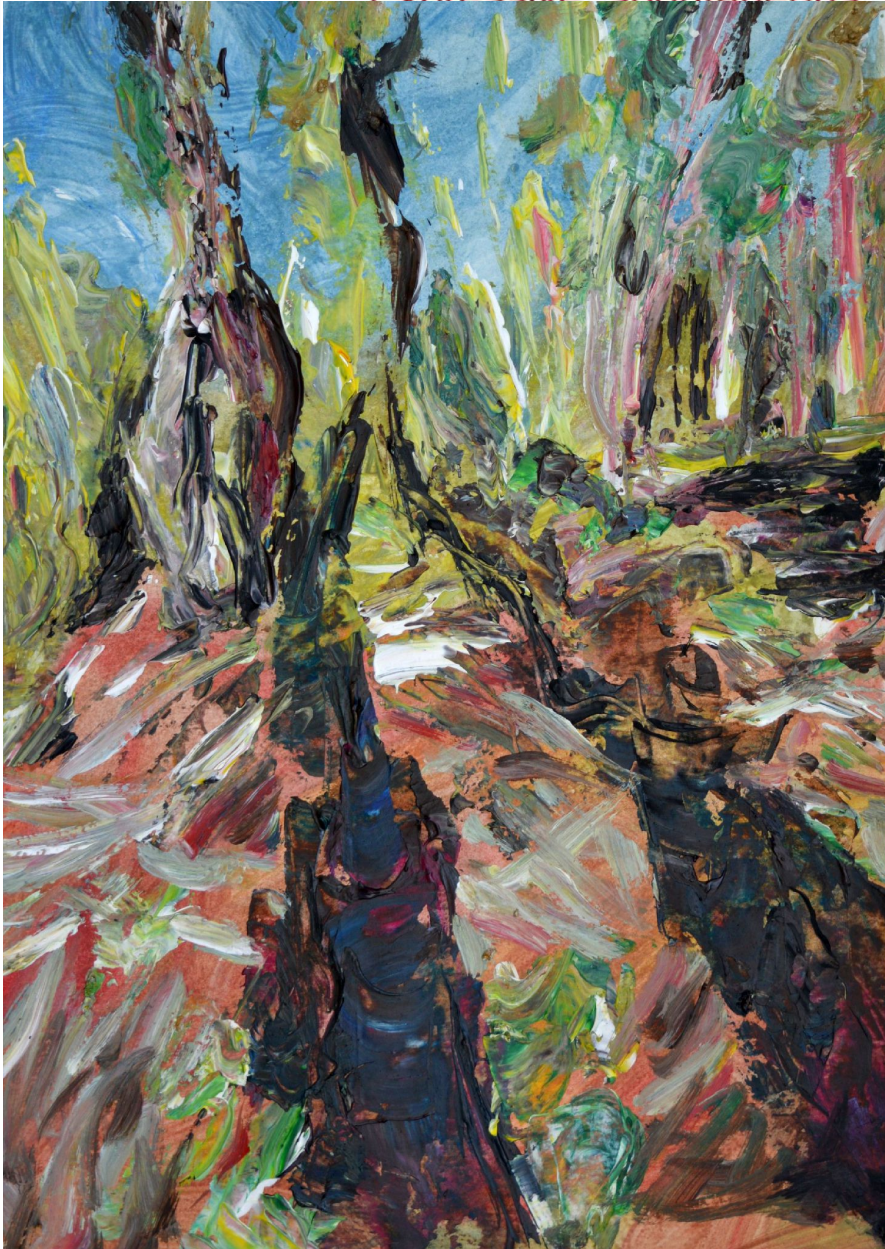

Gabriëlla Cleuren

Expressive, spontaneous, systematic artist

Gabriëlla Cleuren, *Forest figures*, 2020
Highly pigmented acrylics on prepared Steinbach 250/300
g/mg paper, 42 x 29 cm (16 1/2 x 11 3/8 in.)
FIE00800, € 847