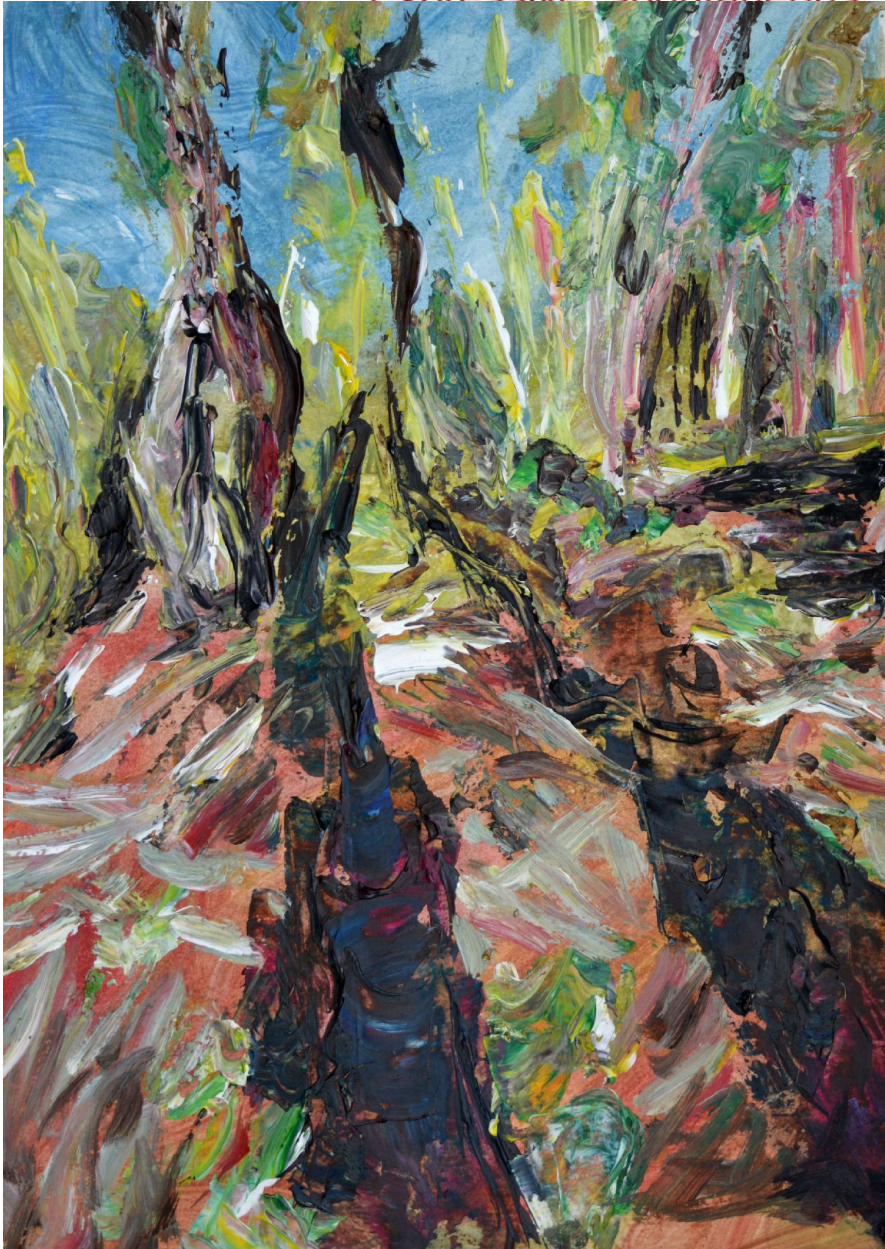

# Gabriëlla Cleuren

Expressive, spontaneous, systematic artist

Gabriëlla Cleuren, *Forest figures*, 2020  
Highly pigmented acrylics on prepared Steinbach 250/300  
g/mg paper, 42 x 29 cm (16 1/2 x 11 3/8 in.)  
FIE00800