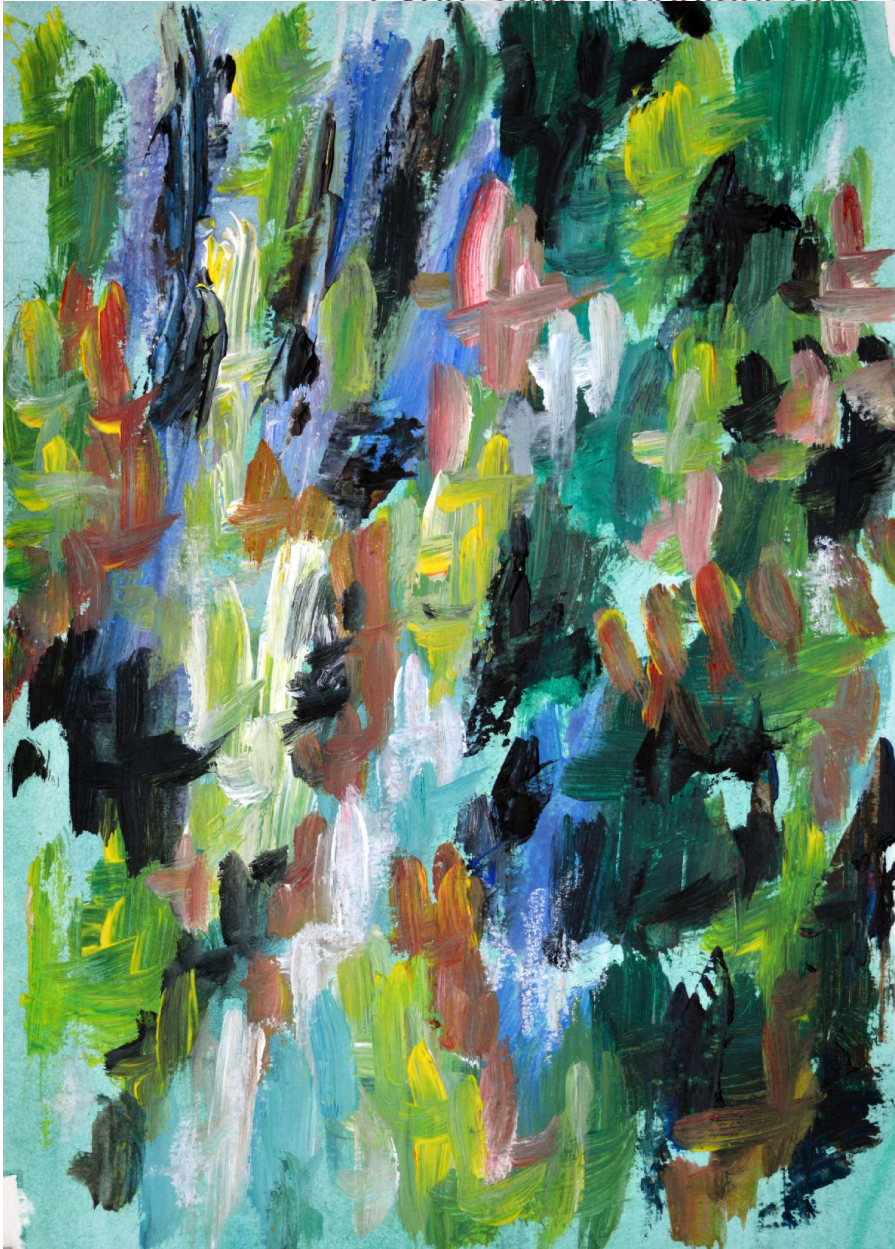

Gabriëlla Cleuren

Expressive spontaneous systematic artist

Gabriëlla Cleuren, *Ditch - Abstract*, 2020
Highly pigmented acrylics on prepared Steinbach 250/300
g/mg paper, 42 x 29 cm (16 1/2 x 11 3/8 in.)
FIE00798, Price Upon Request