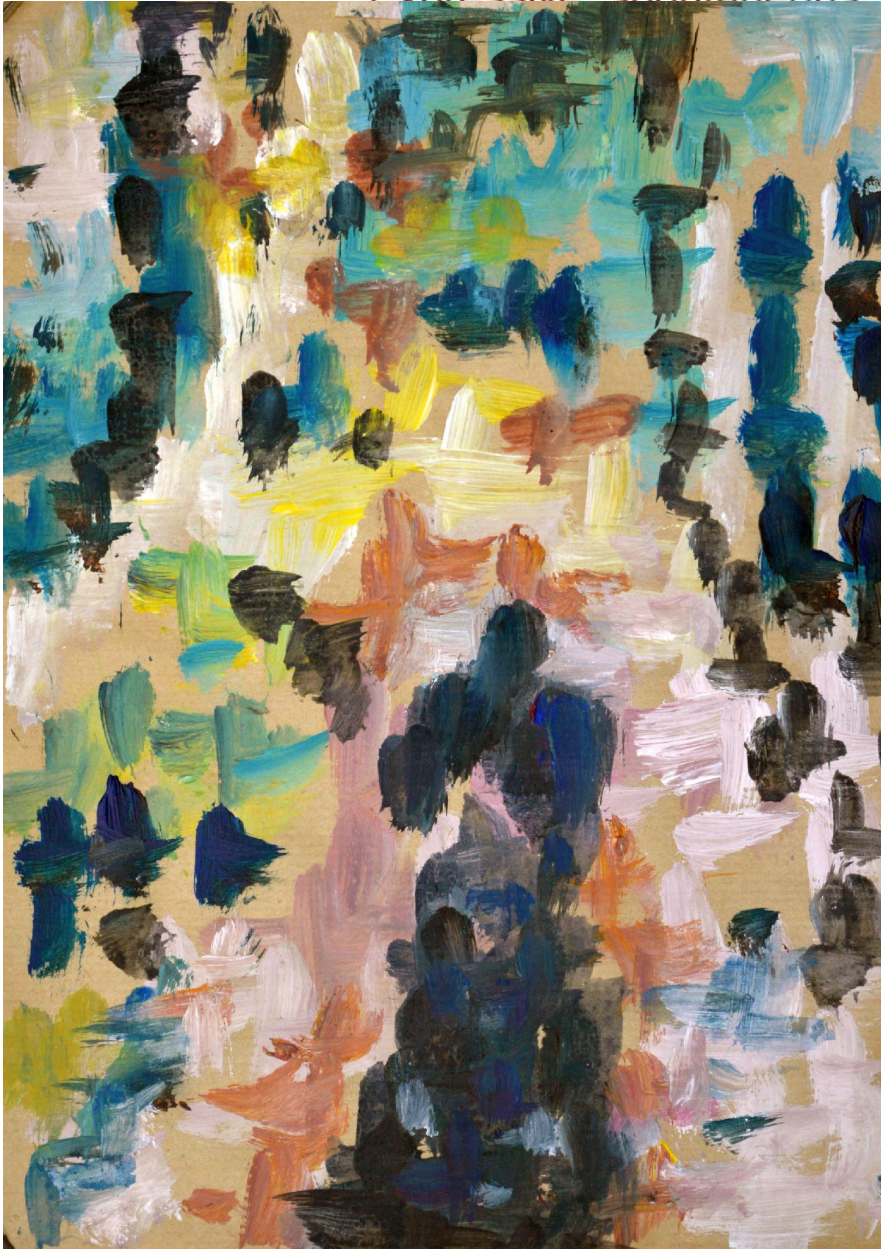

Gabriëlla Cleuren

Expressive spontaneous systematic artist

Gabriëlla Cleuren, *Shadow*, 2020

Highly pigmented acrylics on brown paper, 29 x 21 cm (11 3/8 x 8 1/4 in.)

FIE00789, Price Upon Request