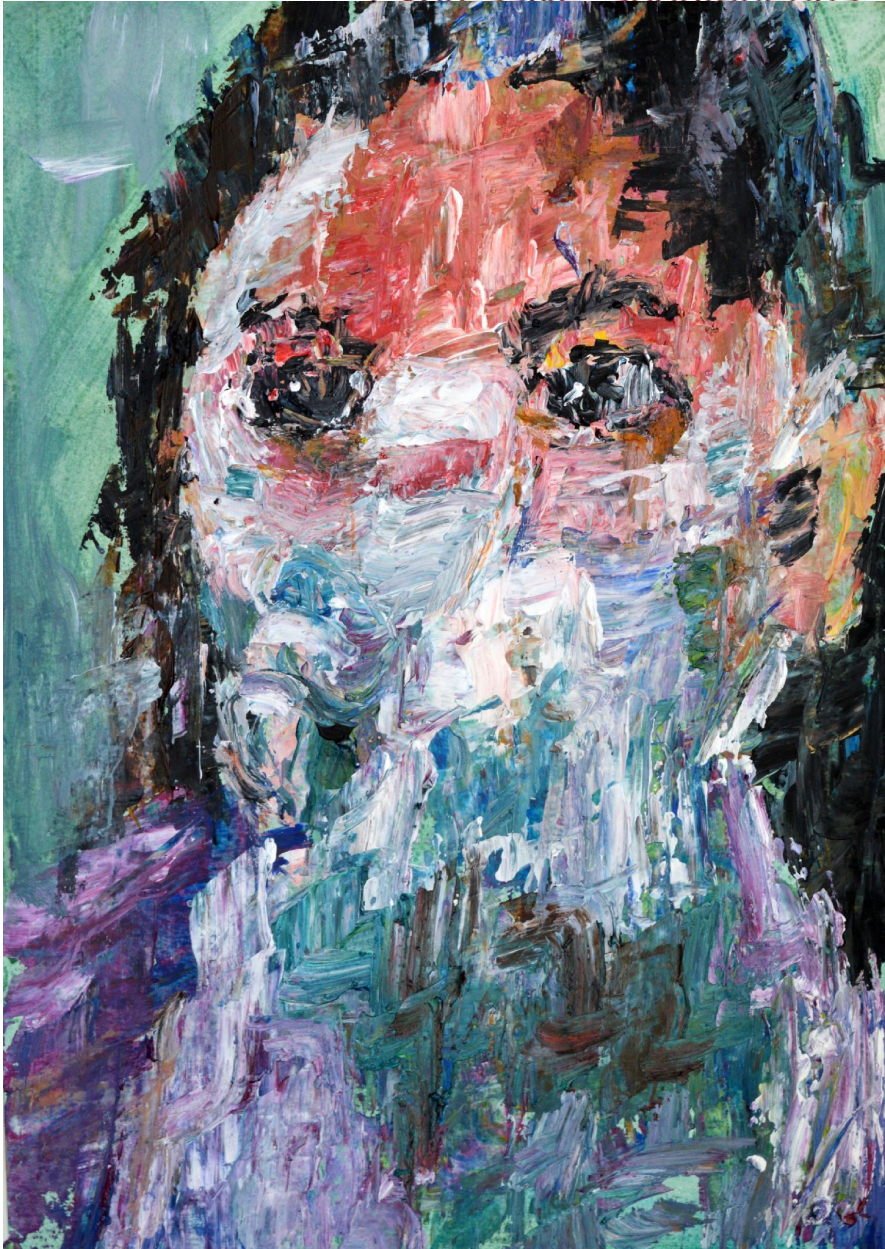

Gabriëlla Cleuren

Expressive spontaneous systematic artist

Gabriëlla Cleuren, *Ghostly*, 2020

Highly pigmented acrylics on prepared Steinbach 250/300
g/mg paper, | Work : 42 x 29 cm or 16 1/2 x 11 3/16 inch |

Frame : 70 x 50 cm or 27 1/2 x 19 5/8 inch | Price inclusive
frame and packaging |

BNOW00705, € 847

Gabriëlla Cleuren | +32 3 777 6776 | wil@gabycleuren.com