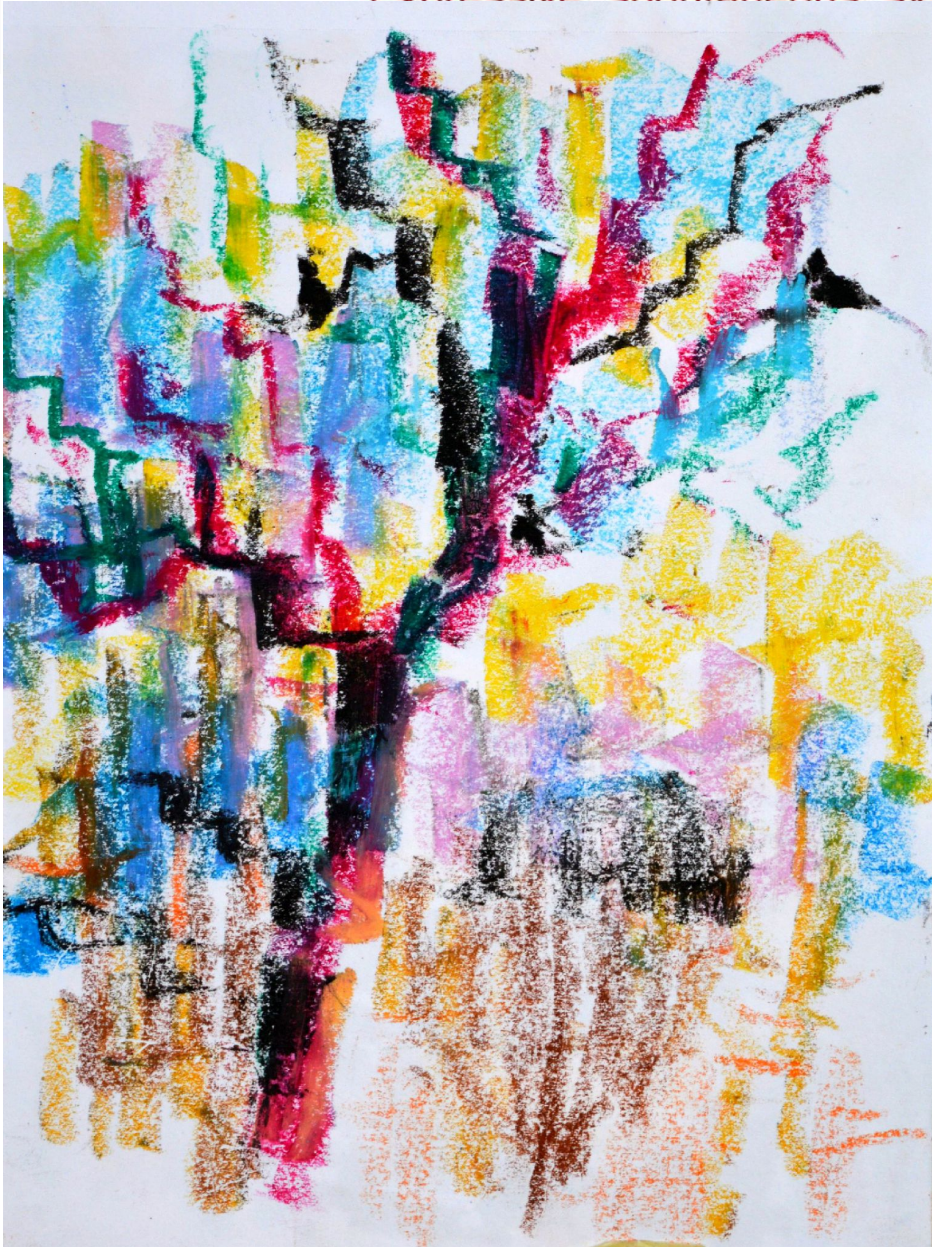

Gabriëlla Cleuren

Expressive spontaneous systematic artist

Gabriëlla Cleuren, *Landscape lines*, 2019

Oil chalk on Steinbach paper, | Work: 21 x 15 cm or 8 1/4 x 5 7/8 inch | Frame : 40 x 30 cm or 15 11/16 x 11 3/4 inch | Price inclusive frame and packaging |