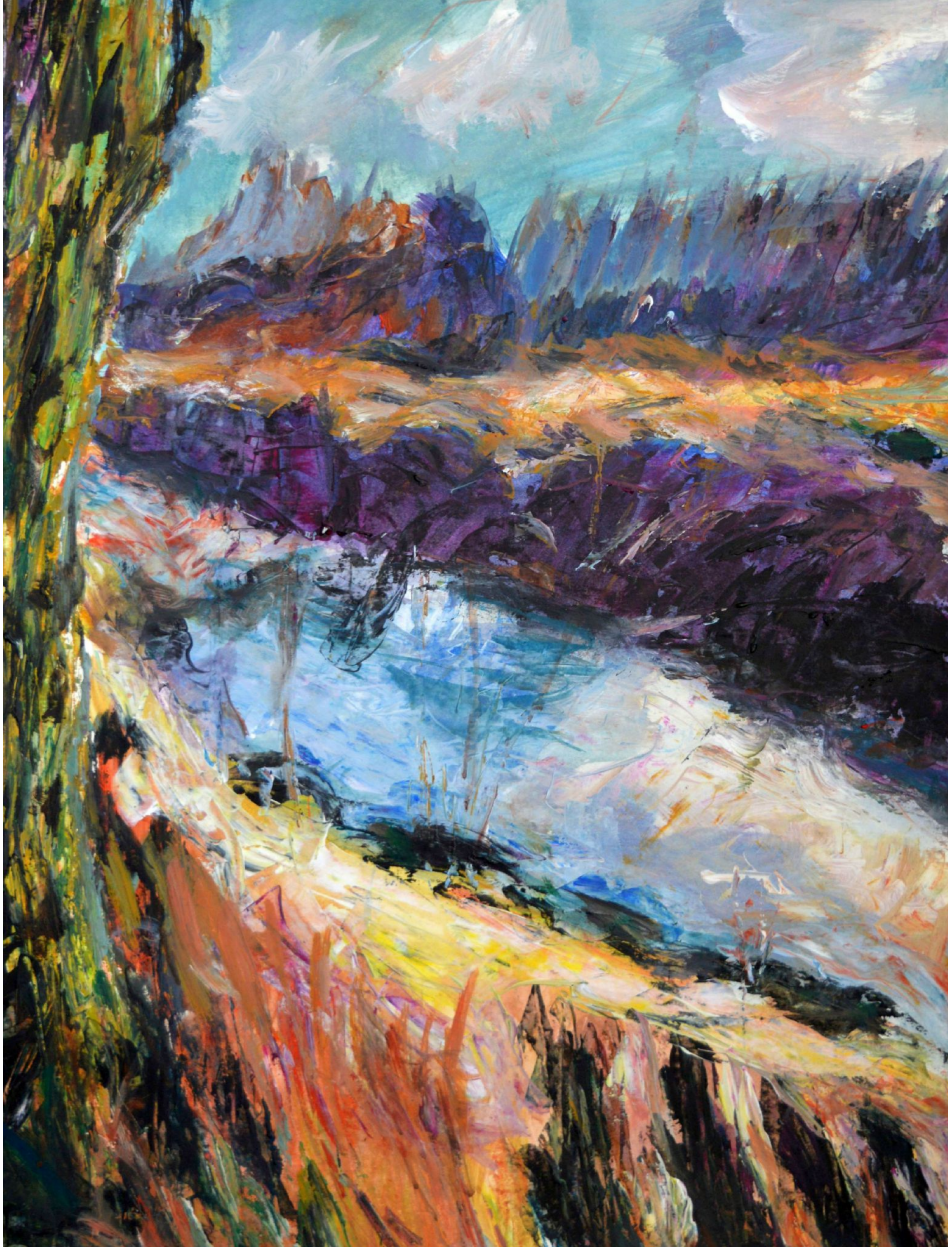

# Gabriëlla Cleuren

Expressive spontaneous systematic artist

Gabriëlla Cleuren, *Wintergestalten*, 2018

Highly pigmented acrylics on prepared Steinbach 250/300 g/mg  
paper, 73 x 54 cm (28 5/8 x 21 1/4 in.)