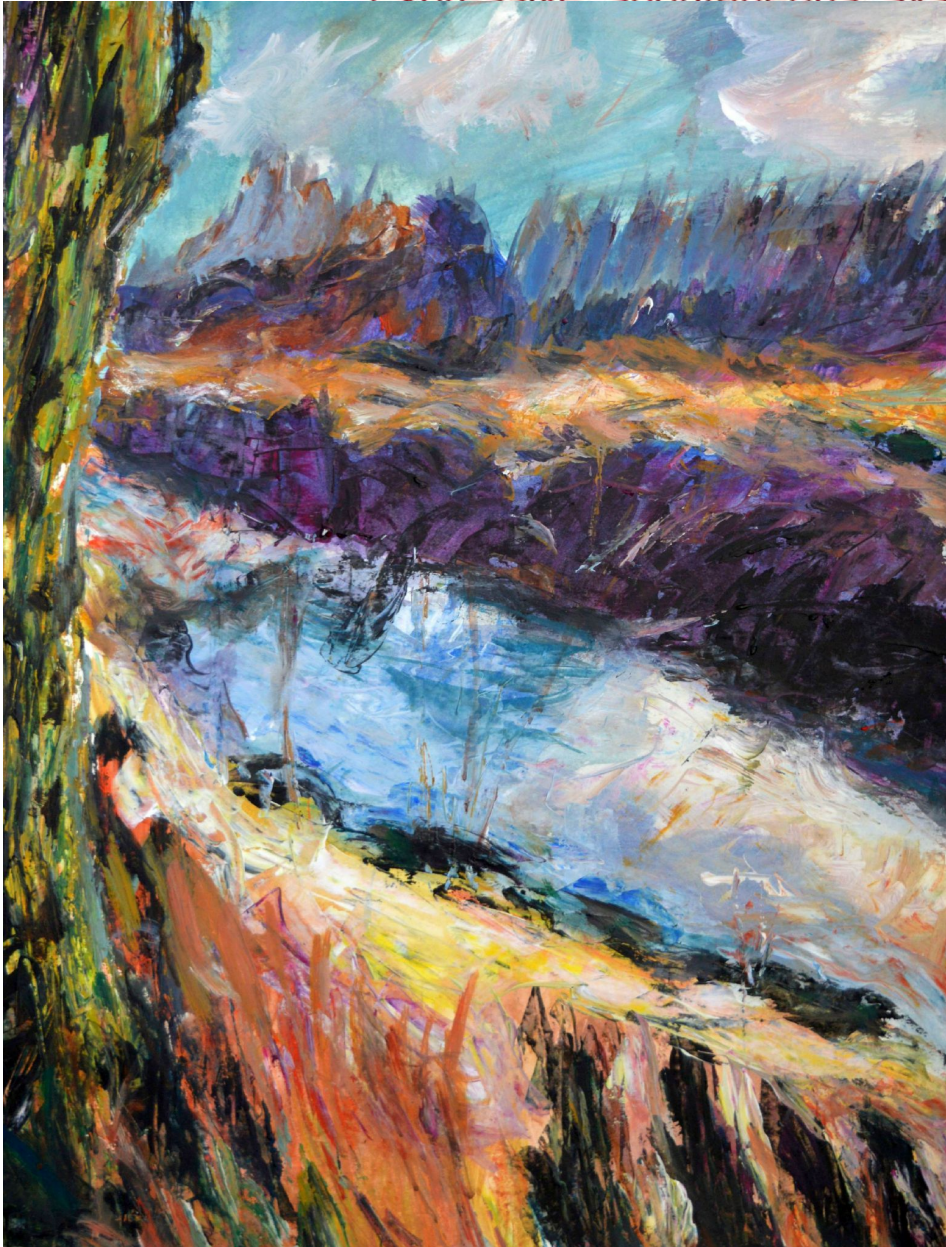

Gabriëlla Cleuren

Expressive spontaneous systematic artist

Gabriëlla Cleuren, *Wintergestalten*, 2018
Highly pigmented acrylics on prepared Steinbach 250/300 g/mg
paper, 73 x 54 cm (28 5/8 x 21 1/4 in.)
FIE00678OW