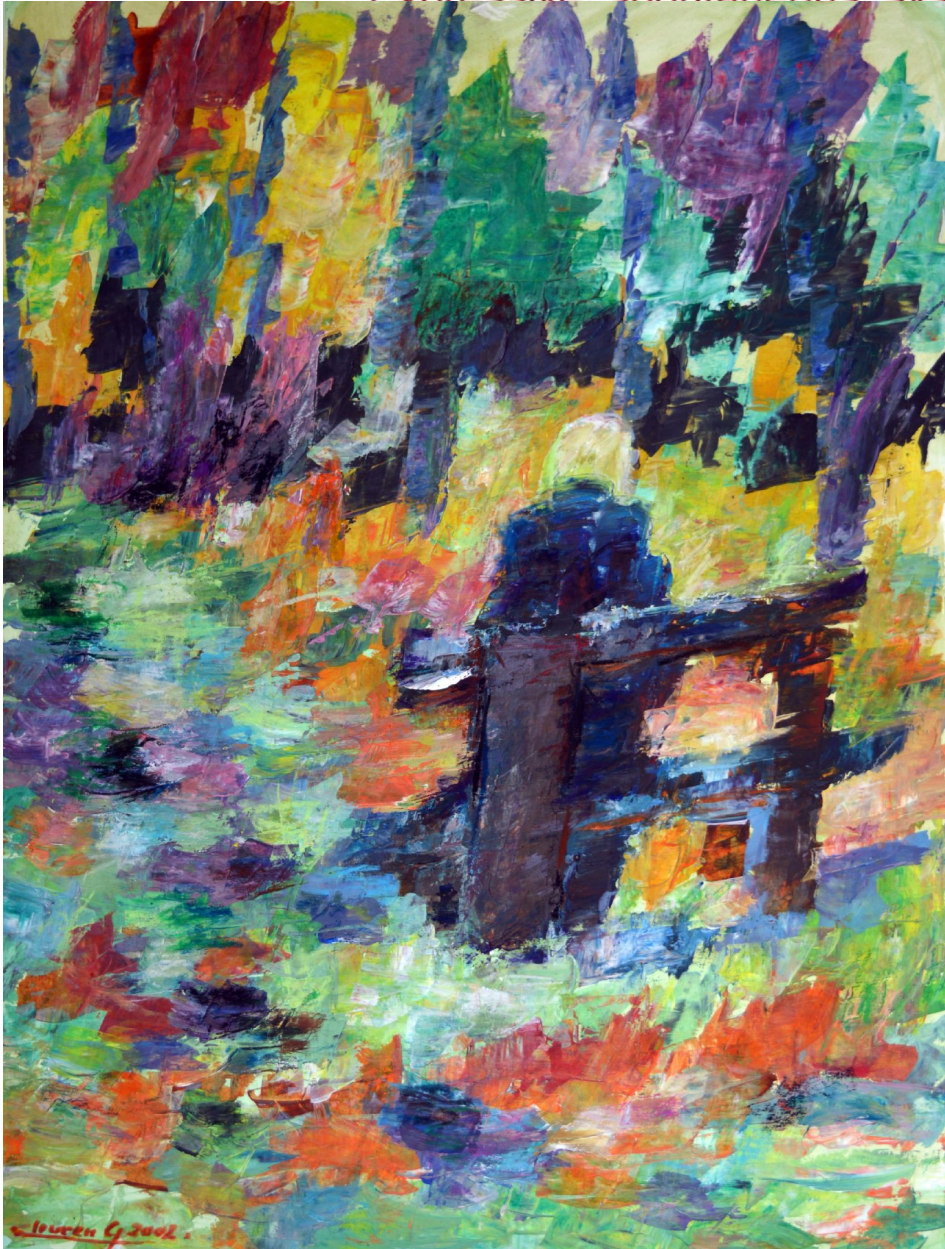

Gabriëlla Cleuren

Expressive spontaneous systematic artist

Gabriëlla Cleuren, *Forgotten*, 2016
Highly pigmented acrylics on prepared Steinbach 250/300 g/mg
paper, 73 x 54 cm (28 5/8 x 21 1/4 in.)
FIE00577OW