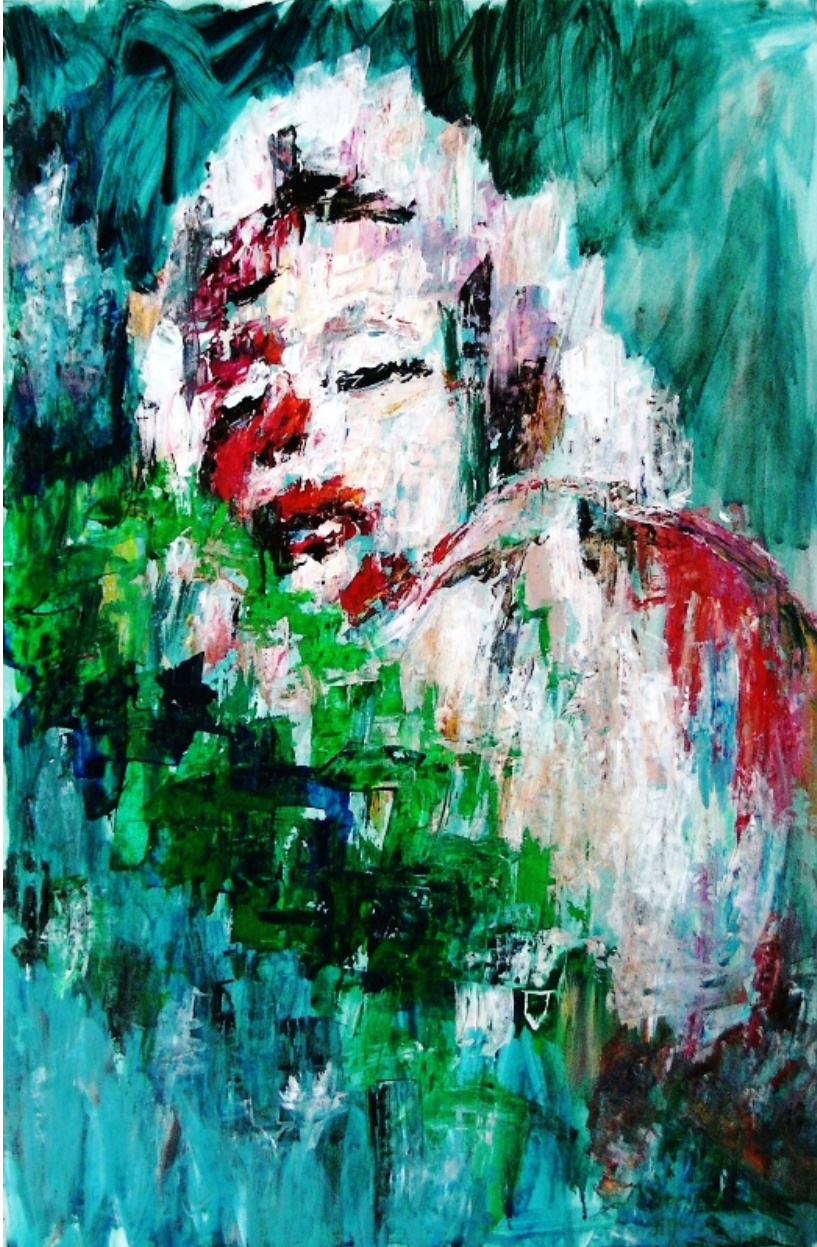

Gabriëlla Cleuren

Expressive, spontaneous, systematic artist

Gabriëlla Cleuren, *On the childs account 01*, 2009
Highly pigmented acrylics on prepared Steinbach
250/300 g/mg paper, 110 x 73 cm (43 1/16 x 28 1/4
in.)
BNOW00165OW