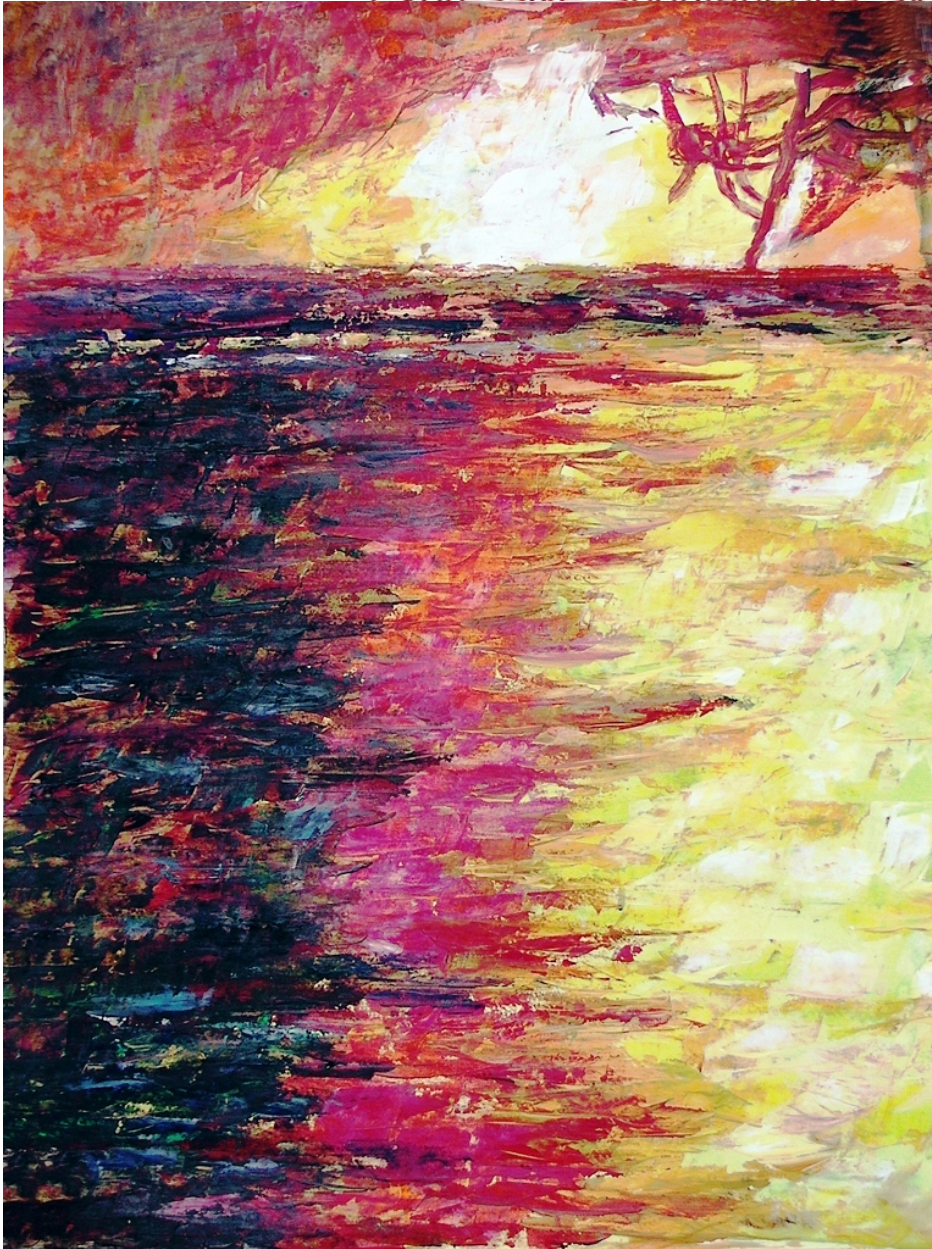

Gabriëlla Cleuren

Expressive spontaneous systematic artist

Gabriëlla Cleuren, *Cataclysm 15*, 2010
Highly pigmented acrylics on prepared Steinbach 250/300
g/mg paper, 73 x 54 cm (28 1/4 x 21 1/16 in.)
BNOW00274OW, € 2.497