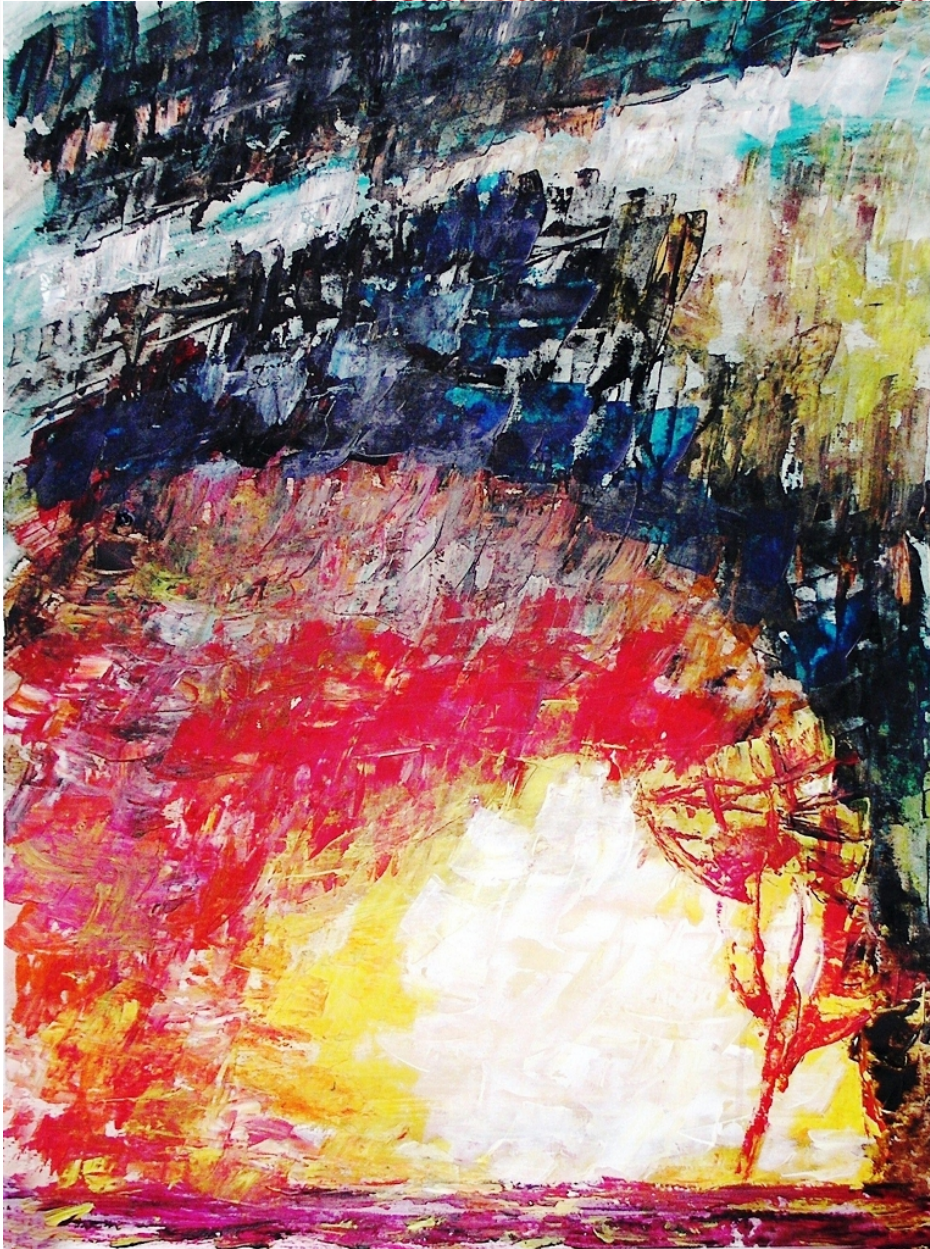

Gabriëlla Cleuren

Expressive spontaneous systematic artist

Gabriëlla Cleuren, *Cataclysm 12*, 2010
Highly pigmented acrylics on prepared Steinbach 250/300
g/mg paper, 73 x 54 cm (28 1/4 x 21 1/16 in.)
BNOW00244OW