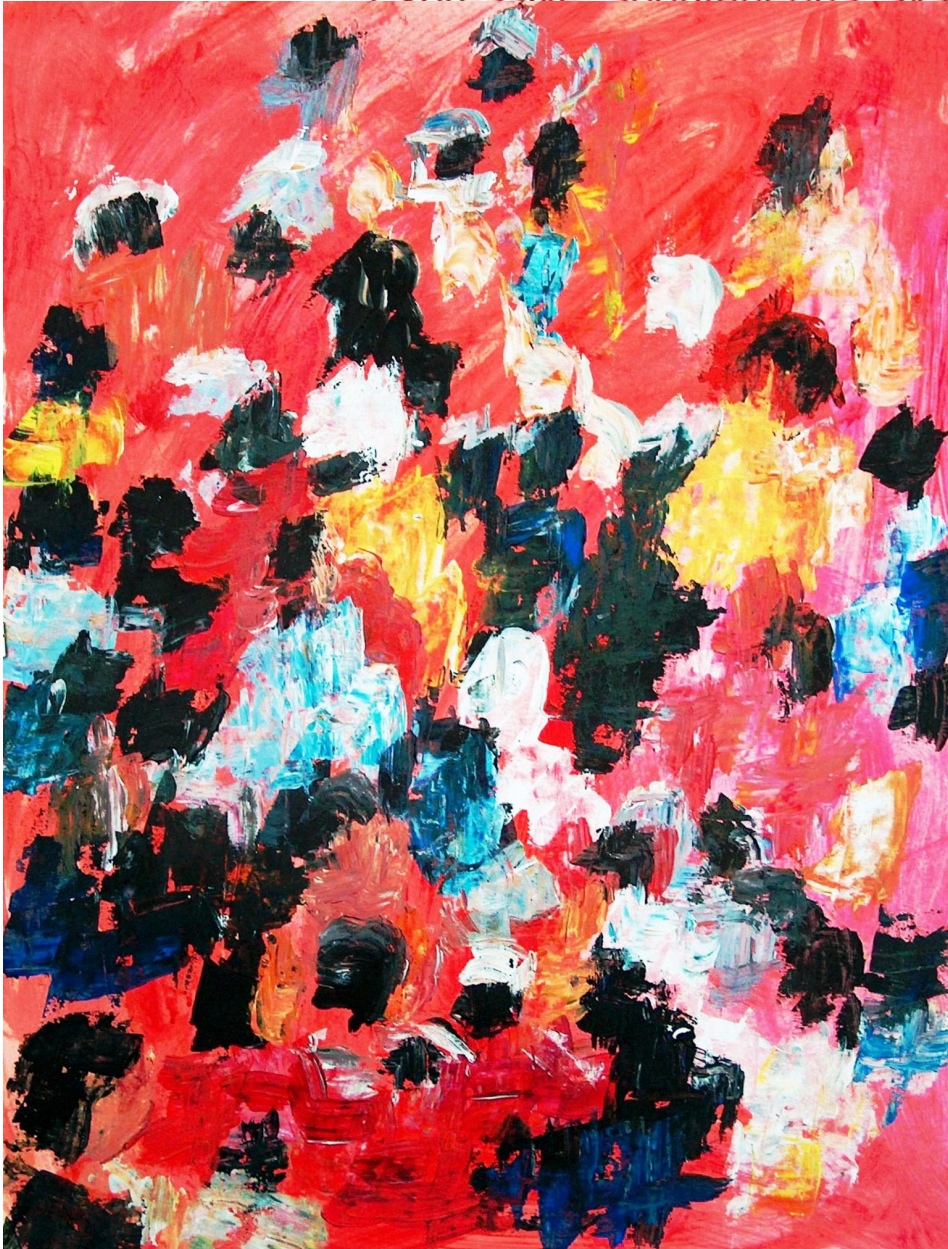

Gabriëlla Cleuren

Expressive spontaneous systematic artist

Gabriëlla Cleuren, *Crowd*, 2012

Highly pigmented acrylics on prepared Steinbach 250/300 g/mg paper, | Work : 73 x 54 cm or 21 1/4 x 28 3/4 inch | Frame : 80 x 100 cm or 31 3/8 x 39 1/4 inch | Price inclusive frame and packaging |