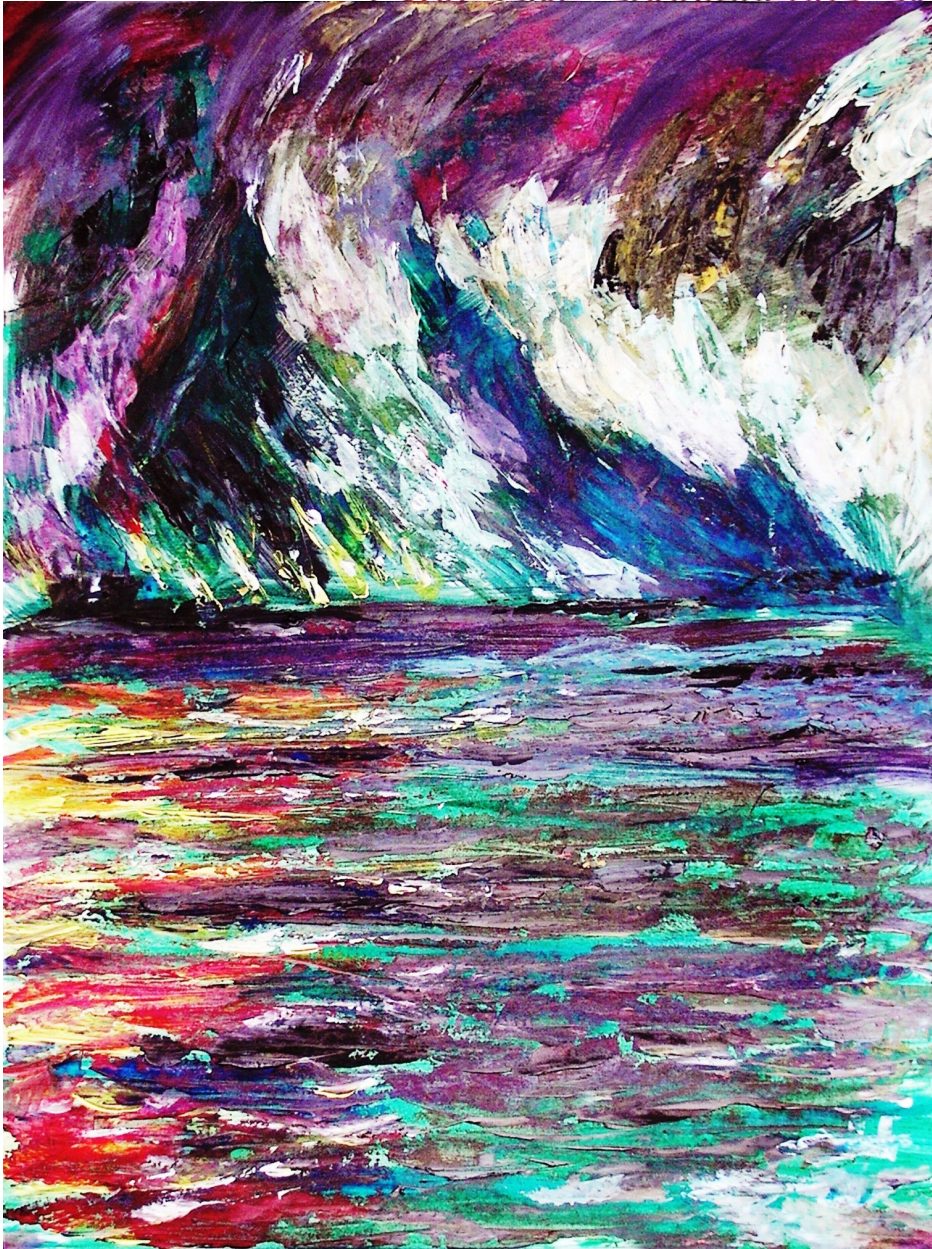

Gabriëlla Cleuren

Expressive spontaneous systematic artist

Gabriëlla Cleuren, *Cataclysm 09*, 2010
Highly pigmented acrylics on prepared Steinbach 250/300
g/mg paper, 73 x 54 cm (28 3/4 x 21 1/4 in.)
BNOW00043OW