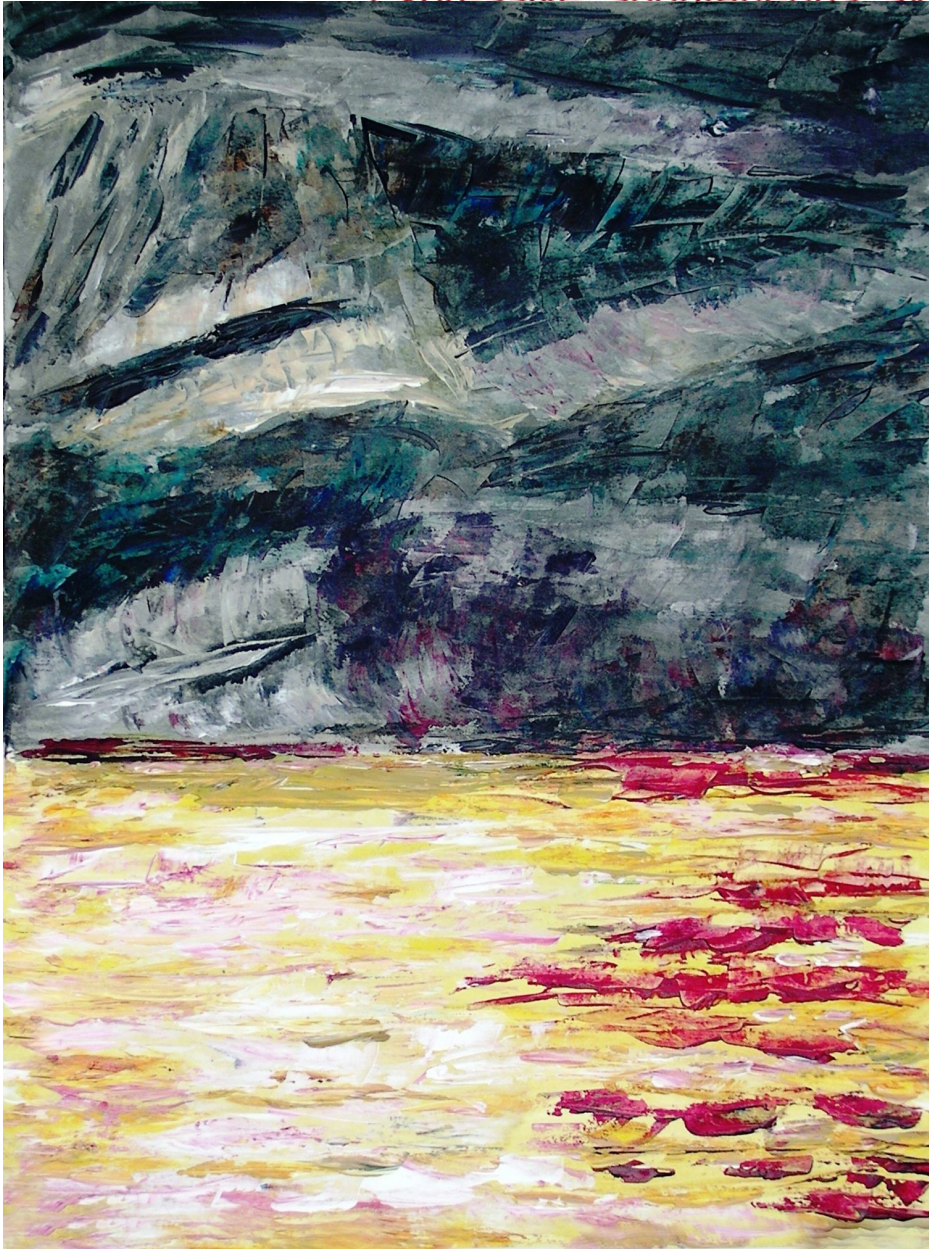

Gabriëlla Cleuren

Expressive spontaneous systematic artist

Gabriëlla Cleuren, *Cataclysm 08*, 2010
Highly pigmented acrylics on prepared Steinbach 250/300
g/mg paper, 73 x 54 cm (28 3/4 x 21 1/4 in.)
BNOW00042OW, € 2.497