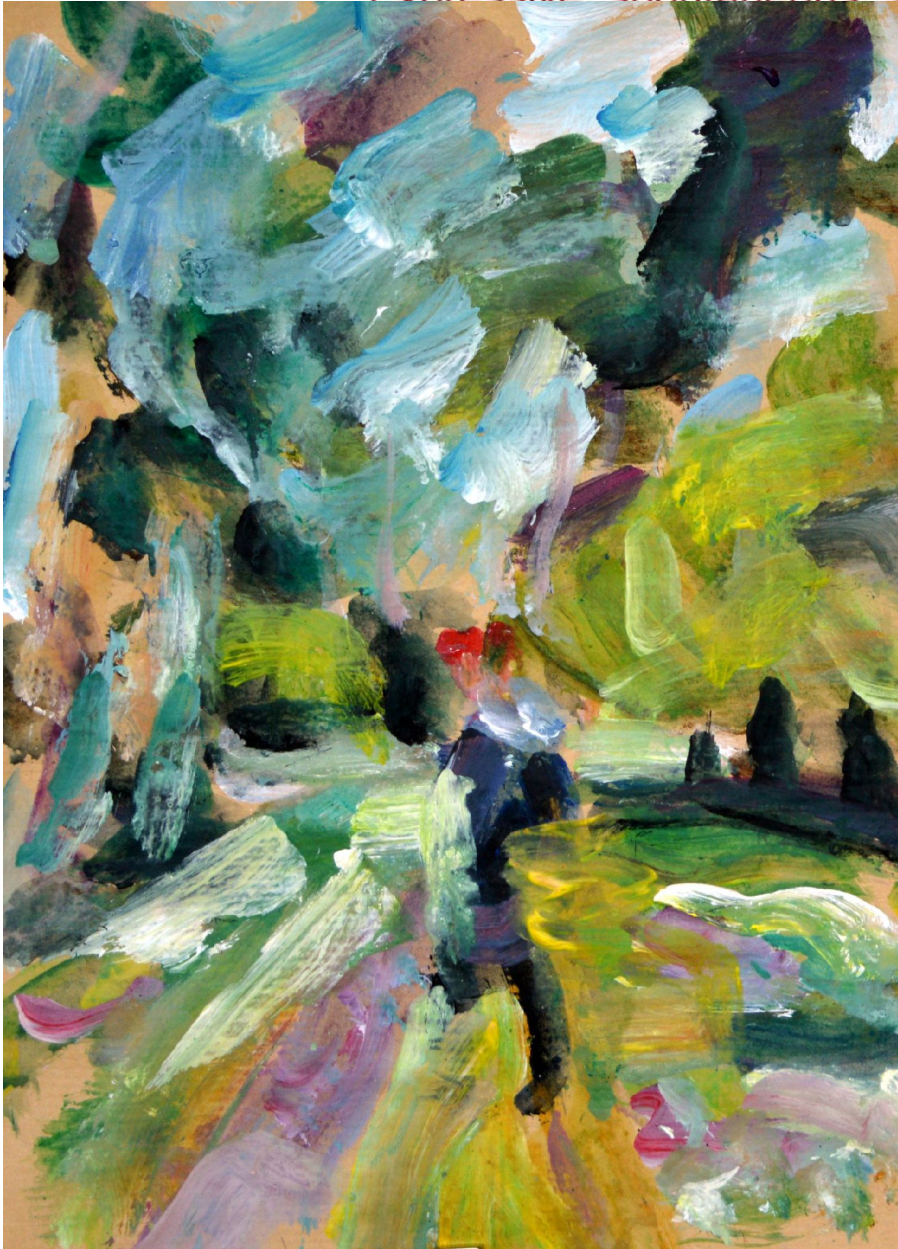

Gabriëlla Cleuren

Expressive spontaneous systematic artist

Gabriëlla Cleuren, *Wild forest 01 - Fragmentation*, 2020
Highly pigmented acrylics on brown paper, 29 x 21 cm (11
3/8 x 8 1/4 in.)
FIE00815