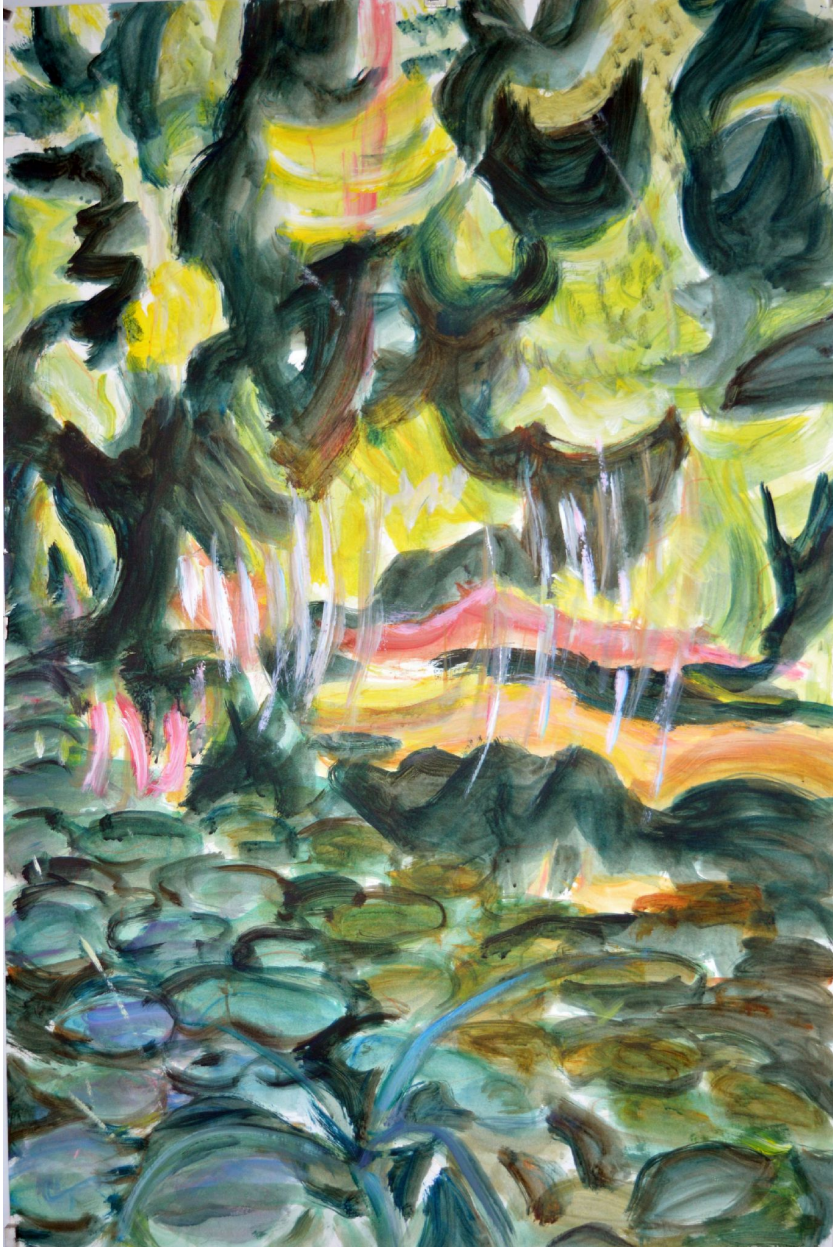

Gabriëlla Cleuren

Expressive, spontaneous, systematic artist

Gabriëlla Cleuren, *Poetry of the wilderness 53*, 2018
Highly pigmented acrylics on prepared Steinbach
250/300 g/mg paper, 110 x 73 cm (43 1/4 x 28 5/8 in.)
FIE00706OW