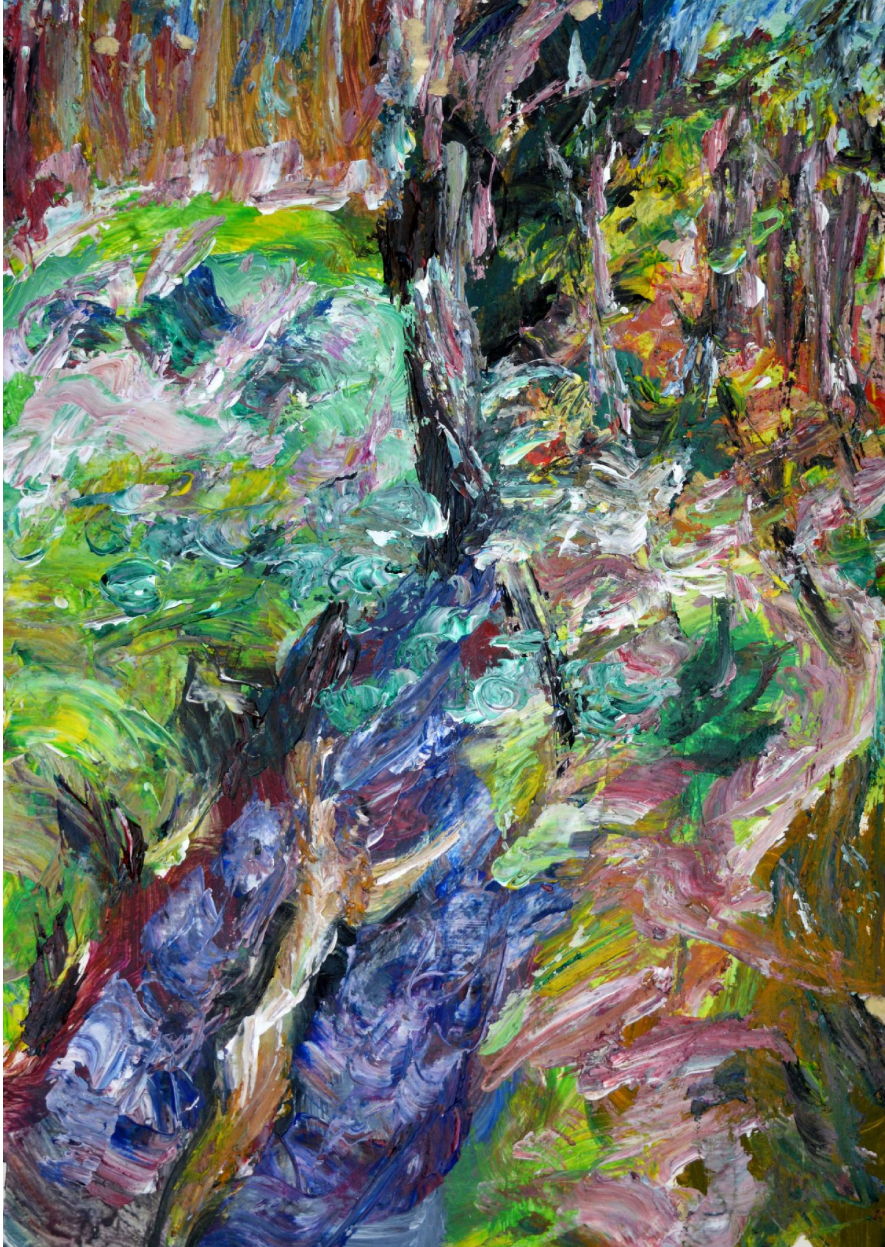

Gabriëlla Cleuren

Expressive spontaneous systematic artist

Gabriëlla Cleuren, *No living creatures*, 2020
Highly pigmented acrylics on prepared Steinbach 250/300
g/mg paper, 42 x 29 cm (16 1/2 x 11 3/8 in.)
FIE00802