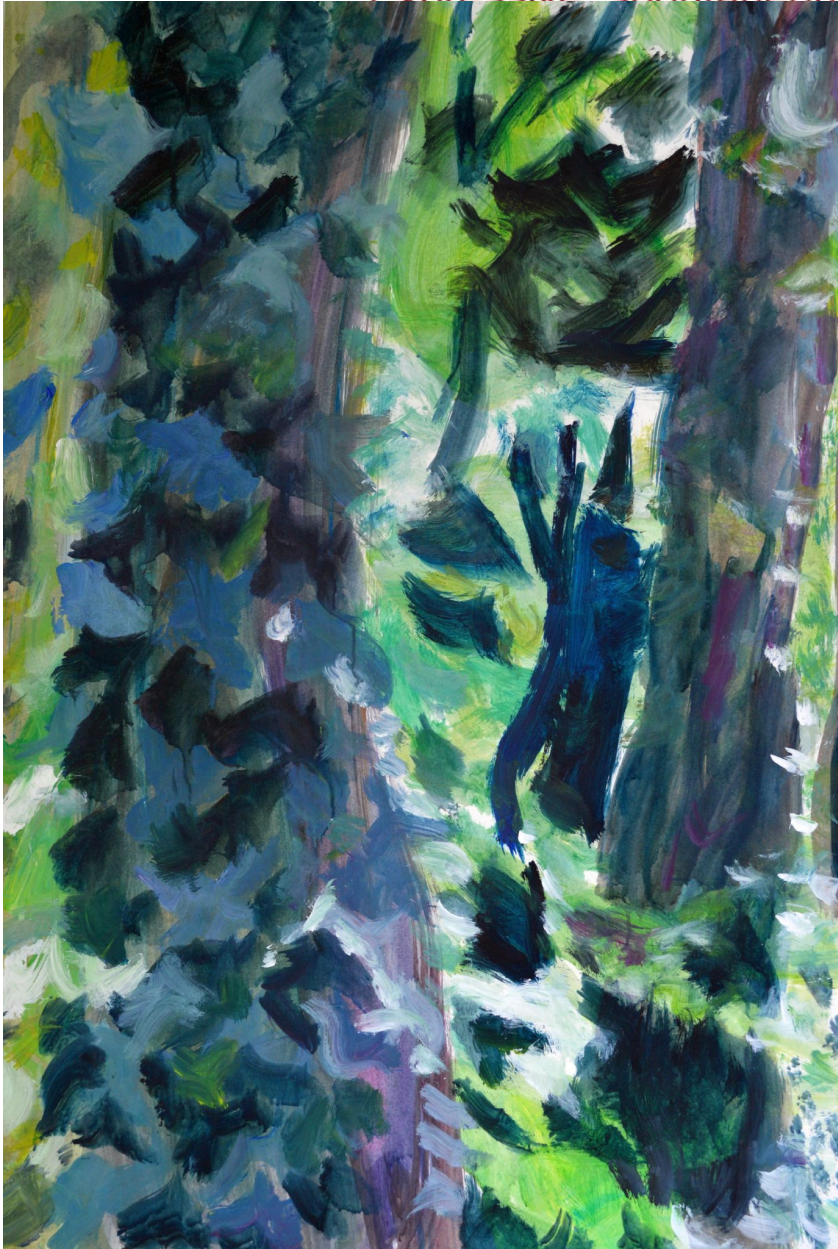

Gabriëlla Cleuren

Expressive, spontaneous, systematic artist

Gabriëlla Cleuren, *Gestalten of the woods 02*, 2018
Highly pigmented acrylics on prepared Steinbach
250/300 g/mg paper, 110 x 73 cm (43 1/4 x 28 5/8 in.)
FIE00679OW