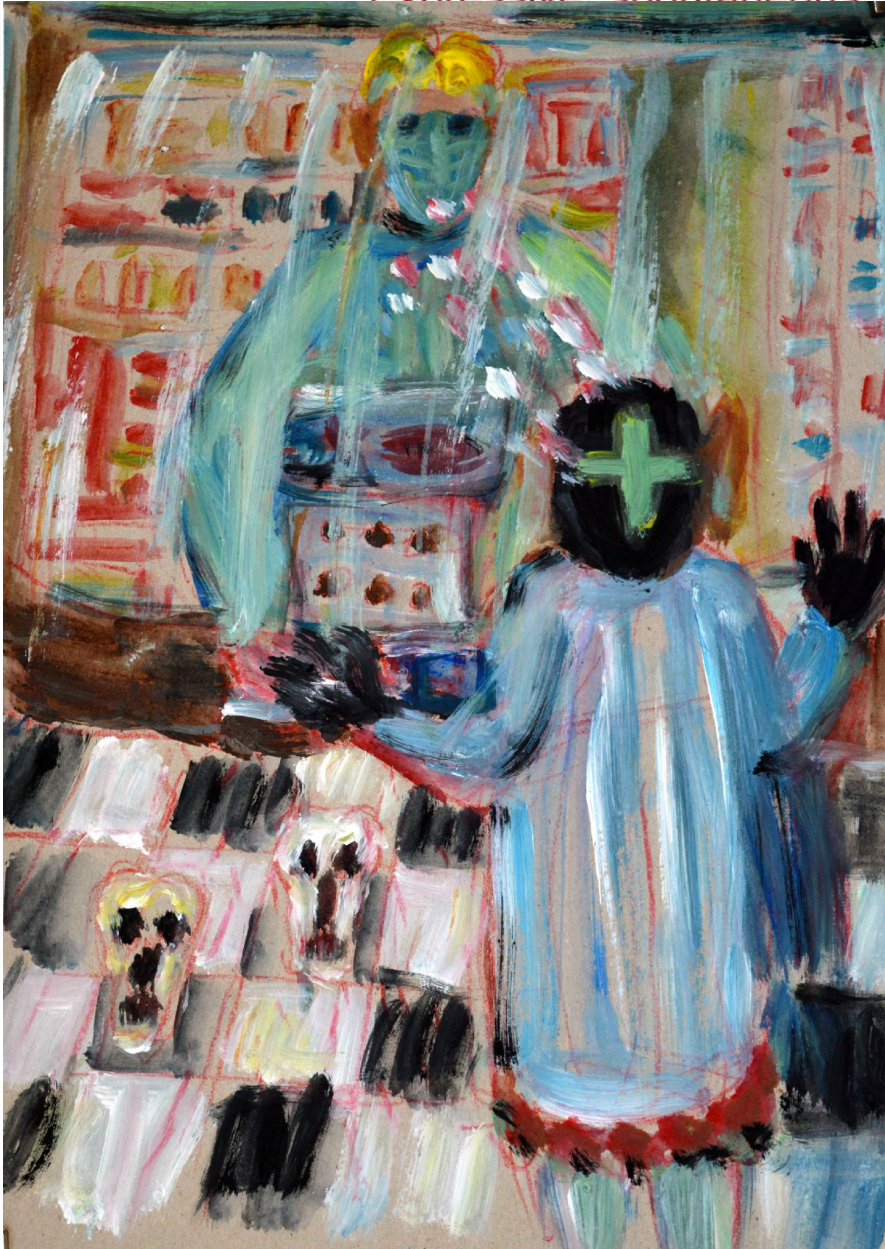

Gabriëlla Cleuren

Expressive spontaneous systematic artist

Gabriëlla Cleuren, *Keep distance*, 2020
Highly pigmented acrylics on prepared Steinbach 250/300
g/mg paper, 42 x 29 cm (16 1/2 x 11 3/8 in.)
VWO01281