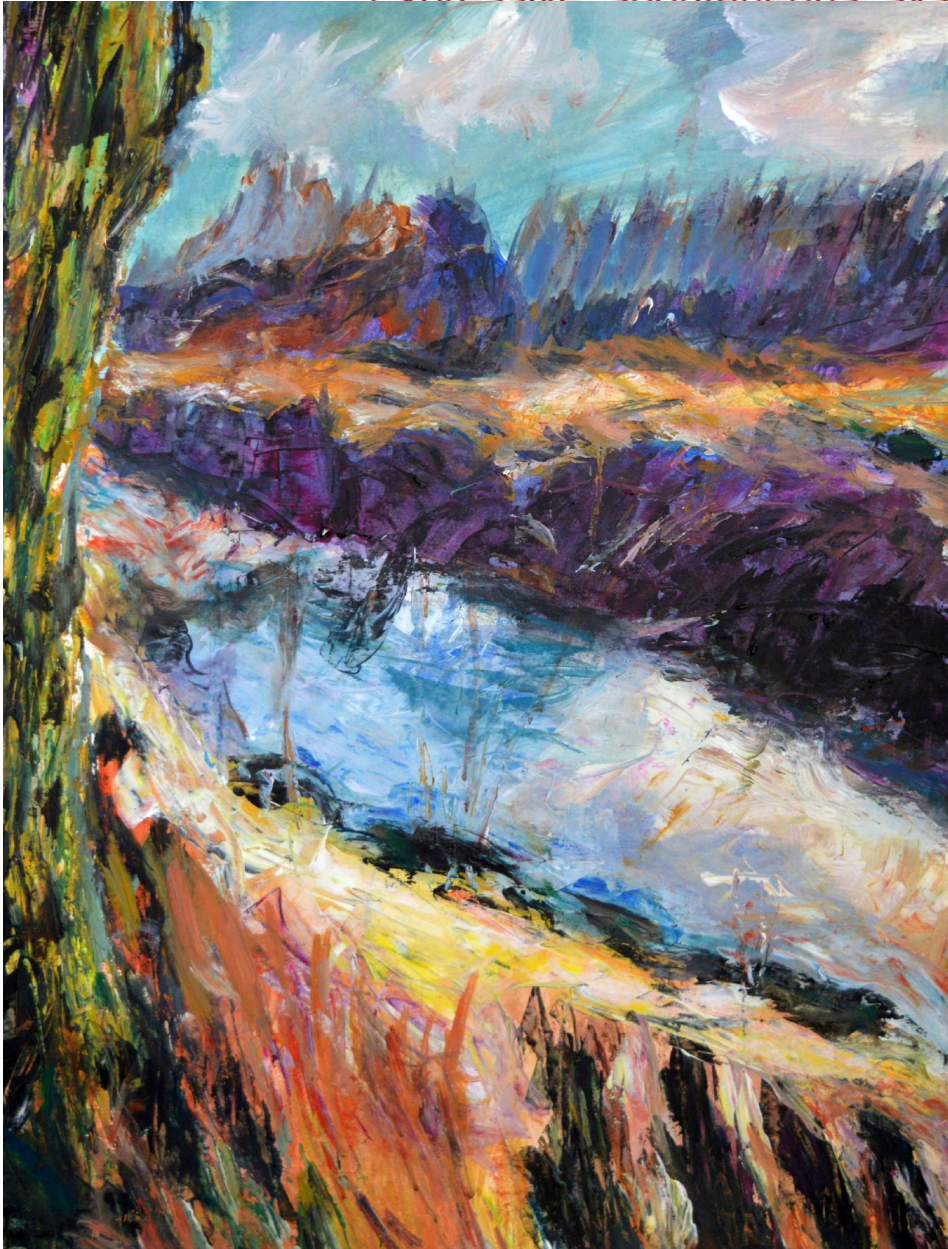

Gabriëlla Cleuren

Expressive spontaneous systematic artist

Gabriëlla Cleuren, *Wintergestalten*, 2018

Highly pigmented acrylics on prepared Steinbach 250/300 g/mg
paper, 73 x 54 cm (28 5/8 x 21 1/4 in.)

FIE00678OW