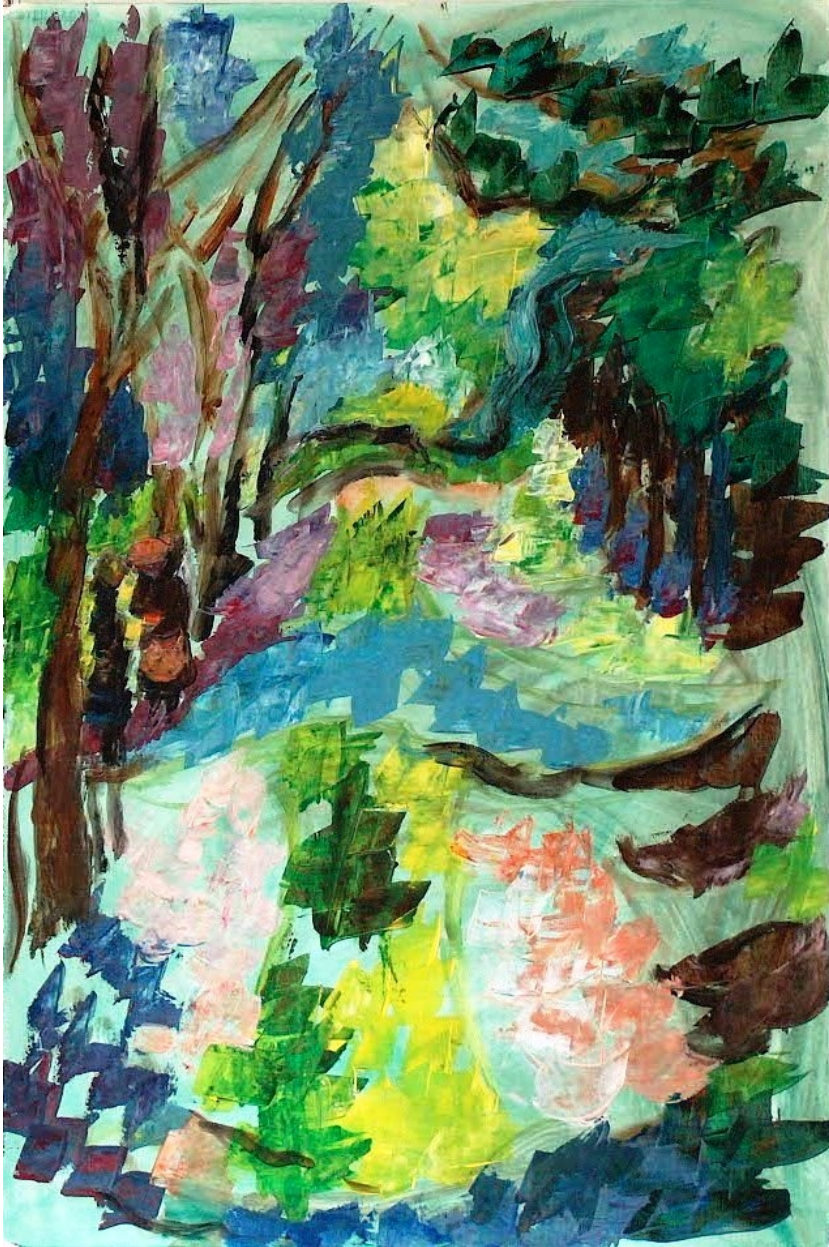

Gabriëlla Cleuren

Expressive, spontaneous, systematic artist

Gabriëlla Cleuren, *Forgotten road*, 2006
Highly pigmented acrylics on prepared Steinbach
250/300 g/mg paper, 42 x 29 cm (16 1/2 x 11 3/8 in.)
FIE00285CON