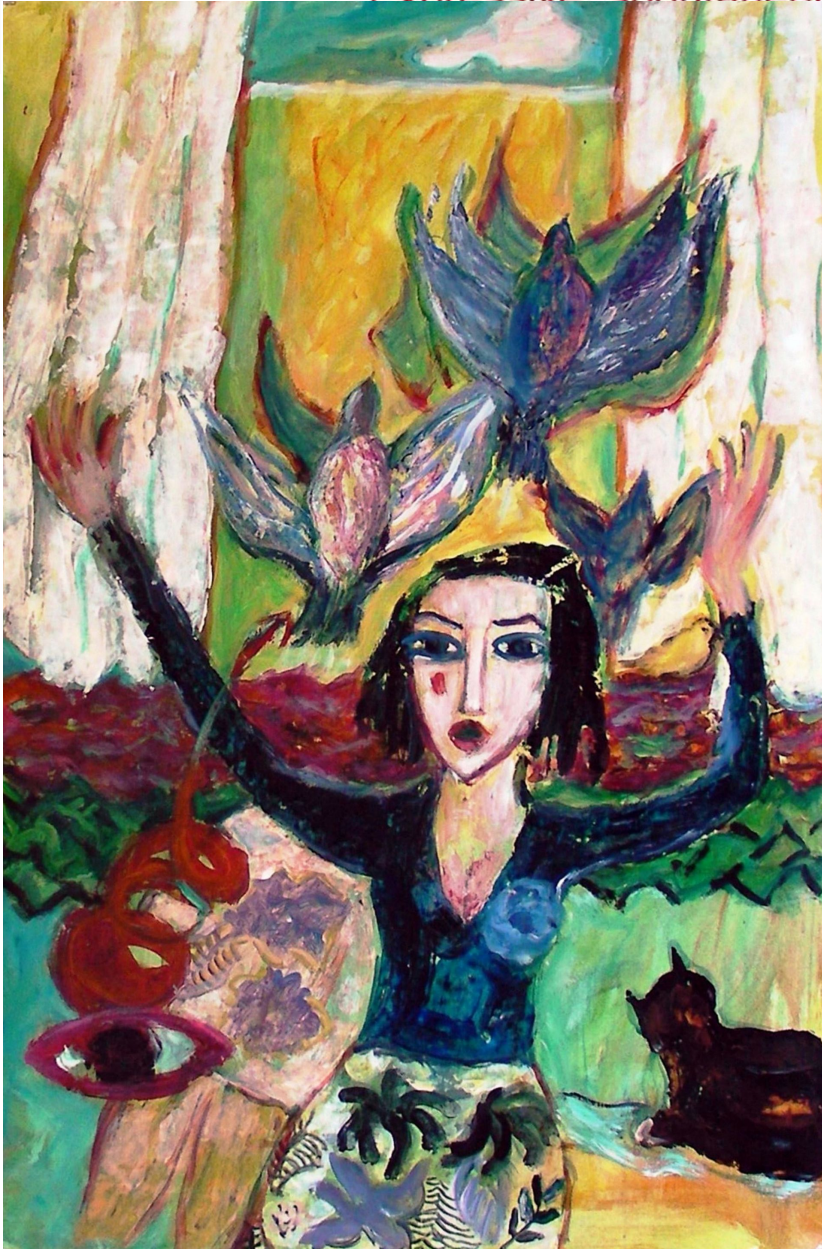

Gabriëlla Cleuren

Expressive, spontaneous, systematic artist

Gabriëlla Cleuren, *I want to escape*, 2012
Highly pigmented acrylics on prepared Steinbach
250/300 g/mg paper, 110 x 73 cm (43 1/4 x 28 3/4 in.)
VWO00556OW