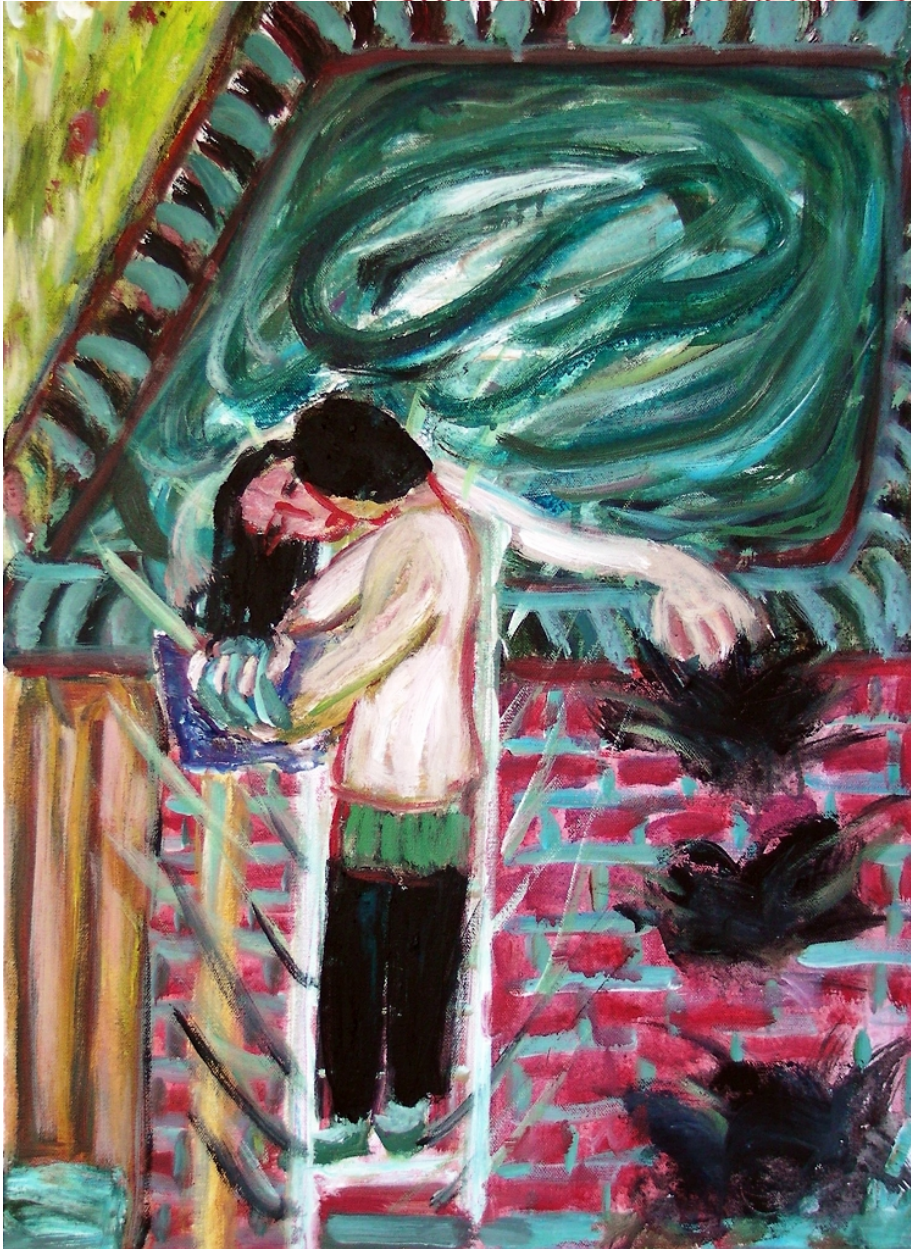

# Gabriëlla Cleuren

Expressive spontaneous systematic artist

Gabriëlla Cleuren, *Repairing the gutter*, 2014  
Highly pigmented acrylics on prepared Steinbach 250/300  
g/mg paper, 42 x 29 cm (16 1/2 x 11 3/8 in.)  
VWO00731CON