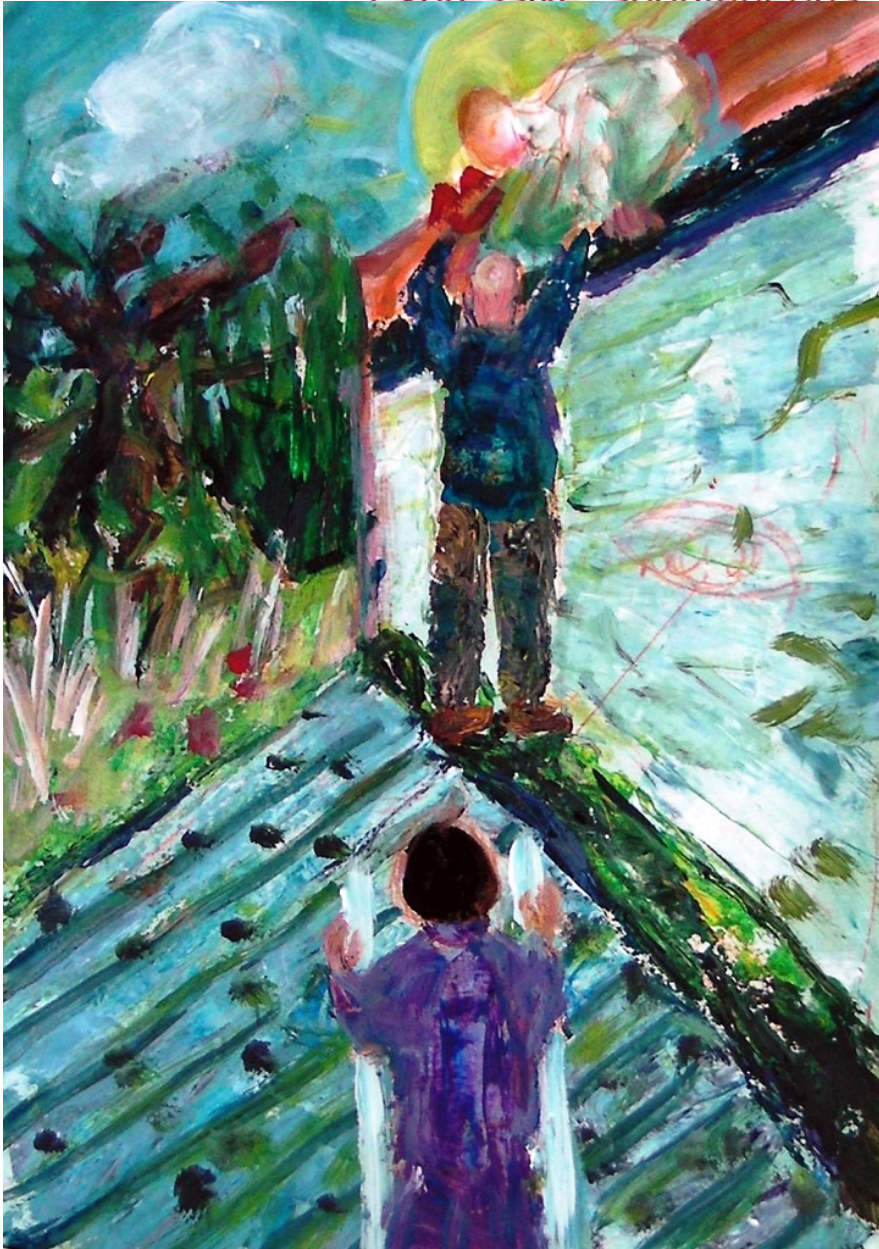

# Gabriëlla Cleuren

Expressive spontaneous systematic artist

Gabriëlla Cleuren, *Controlling the workers*, 2014  
Highly pigmented acrylics on prepared Steinbach 250/300  
g/mg paper, 42 x 29 cm (16 1/2 x 11 3/8 in.)  
VWO00697CON